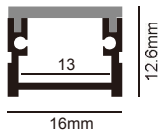

LT-SW1-1612

LED linear light

Touch Sensitive Switch Inside

PRODUCT DESCRIPTION

- Mounting with clips easy installation
- Ra90, true color display
- Ultra-thin design, 9mm thickness
- one power supply connection 6 cabinet lights
- non-flicker lighting, no super blue-ray, healthy for eyes
- long lifespan, for multiple applications

TECHNICAL PARAMETERS

Model:	LT-SW1-1216
Input:	DC12V/24V
Power:	12W/M
CCT:	3000K/4000K/6000K
Ra:	90
Length:	30cm~200cm
Finish:	silver/white/black/others

INSTALLATION DIAGRAM

INSTALLATION INSTRUCTION