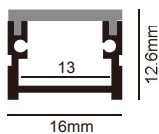

LT-SW2-1612

LED linear light

Hand Wave Switch Inside

PRODUCT DESCRIPTION

- Mounting with clips easy installation
- Ra90, true color display
- No need to touch the switch
- control the light through the glass
- non-flicker lighting, no super blue-ray, healthy for eyes
- apply to kitchen toilet lab

TECHNICAL PARAMETERS

Model:	LT-SW2-1216
Input:	DC12V/24V
Power:	12W/M
CCT:	3000K/4000K/6000K
Ra:	90
Length:	30cm~200cm
Finish:	silver/white/black/others

INSTALLATION DIAGRAM

INSTALLATION INSTRUCTION