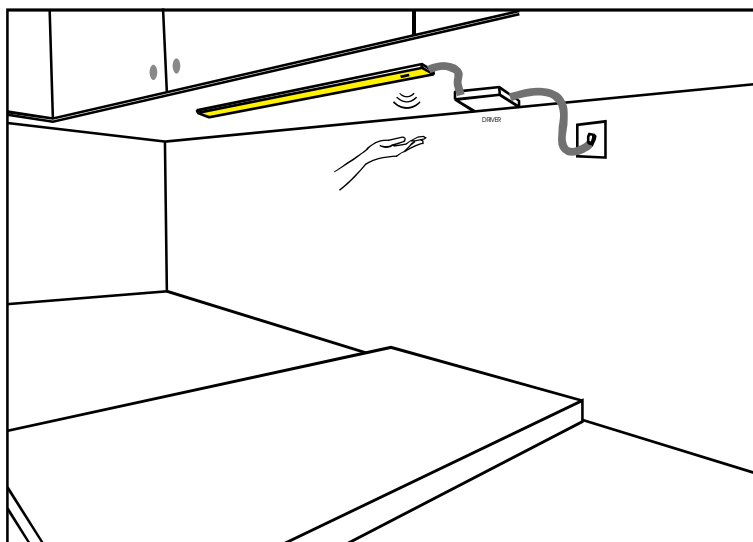

LT-SW2-1612

LED linear light

Hand Wave Switch Inside

PRODUCT DESCRIPTION

- Mounting with clips easy installation
- Ra90, true color display
- No need to touch the switch
- control the light through the glass
- non-flicker lighting, no super blue-ray, healthy for eyes
- apply to kitchen toilet lab

TECHNICAL PARAMETERS

Model:	LT-SW2-1216
Input:	DC12V/24V
Power:	12W/M
CCT:	3000K/4000K/6000K
Ra:	90
Length:	30cm~200cm
Finish:	silver/white/black/others

INSTALLATION DIAGRAM

INSTALLATION INSTRUCTION