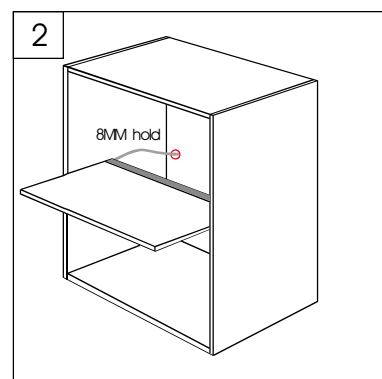

Layer Plate Lamp

PRODUCT DESCRIPTION

- lighting up and down
- Ra90, true color display
- custom length
- one power supply connection 6 cabinet lights
- Professional eye care:no glare, uniform luminance
- clip mounting to the 18mm board

TECHNICAL PARAMETERS

Model:	LT-CB3420-06
Input:	DC12V
Power:	6W
CCT:	3000K/4000K/6000K
Ra:	90
Length:	60cm (custom)
Finish:	silver anodized

INSTALLATION DIAGRAM

INSTALLATION INSTRUCTION