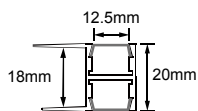

Layer Plate Lamp

PRODUCT DESCRIPTION

- lighting up and down
- Ra90, true color display
- custom length
- one power supply connection 6 cabinet lights
- Professional eye care:no glare, uniform luminance
- clip mounting to the 18mm board

TECHNICAL PARAMETERS

Model:	LT-CB3420-06
Input:	DC12V
Power:	6W
CCT:	3000K/4000K/6000K
Ra:	90
Length:	60cm (custom)
Finish:	silver anodized

INSTALLATION DIAGRAM

INSTALLATION INSTRUCTION