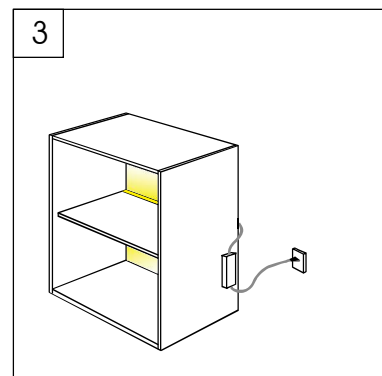

Layer Plate Lamp

PRODUCT DESCRIPTION

- lighting up and down
- Ra90, true color display
- custom length
- one power supply connection 6 cabinet lights
- Professional eye care:no glare, uniform luminance
- clip mounting to the 18mm board

TECHNICAL PARAMETERS

Model:	LT-CB3420-06
Input:	DC12V
Power:	6W
CCT:	3000K/4000K/6000K
Ra:	90
Length:	60cm (custom)
Finish:	silver anodized

INSTALLATION DIAGRAM

INSTALLATION INSTRUCTION