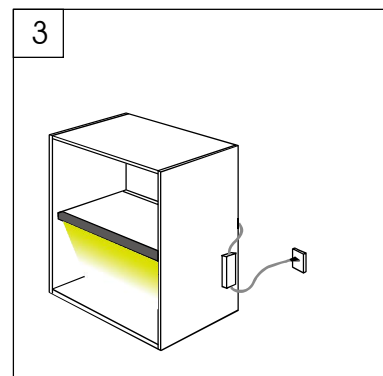

APPLICATION