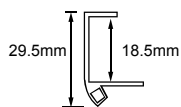

## PRODUCT DESCRIPTION

- 75° lighting beam angle face down
- Ra90, true color display
- custom length
- one power supply connection 6 cabinet lights
- Professional eye care:no glare, uniform luminance
- clip mounting to the 18mm thickness board

## TECHNICAL PARAMETERS

Model:	LT-CB2412-06
Input:	DC12V
Power:	6W
CCT:	3000K/4000K/6000K
Ra:	90
Length:	60cm (custom)
Finish:	silver anodized