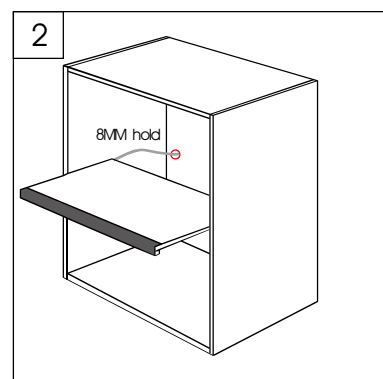

APPLICATION