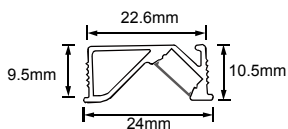

BEVEL LIGHT

PRODUCT DESCRIPTION

- SideView lighting
- Ra90, true color display
- custom length
- one power supply connection 6 cabinet lights
- Professional eye care:no glare, uniform luminance
- Embedded fixing

TECHNICAL PARAMETERS

Model:	LT-CB2411-06
Input:	DC12V
Power:	6W
CCT:	3000K/4000K/6000K
Ra:	90
Length:	60cm (custom)
Finish:	silver anodized

APPLICATION

INSTALLATION INSTRUCTION