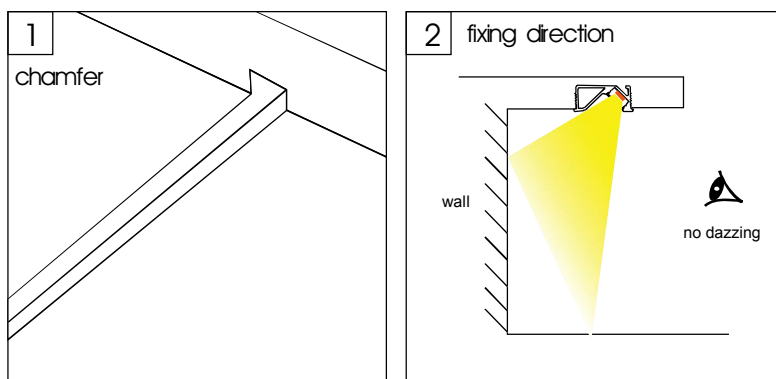

BEVEL LIGHT

PRODUCT DESCRIPTION

- SideView lighting
- Ra90, true color display
- custom length
- one power supply connection 6 cabinet lights
- Professional eye care:no glare, uniform luminance
- Embedded fixing

TECHNICAL PARAMETERS

Model:	LT-CB2411-06
Input:	DC12V
Power:	6W
CCT:	3000K/4000K/6000K
Ra:	90
Length:	60cm (custom)
Finish:	silver anodized

APPLICATION

INSTALLATION INSTRUCTION