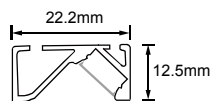

## TECHNICAL PARAMETERS

Model:	LT-CB2213-06
Input:	DC12V
Power:	6W
CCT:	3000K/4000K/6000K
Ra:	90
Length:	60cm (custom)
Finish:	silver anodized