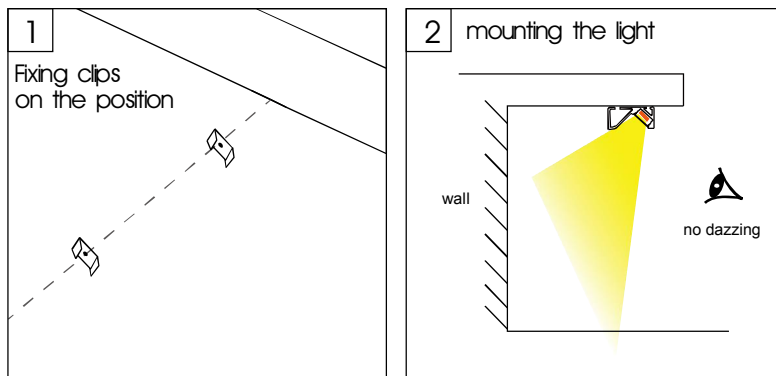

APPLICATION