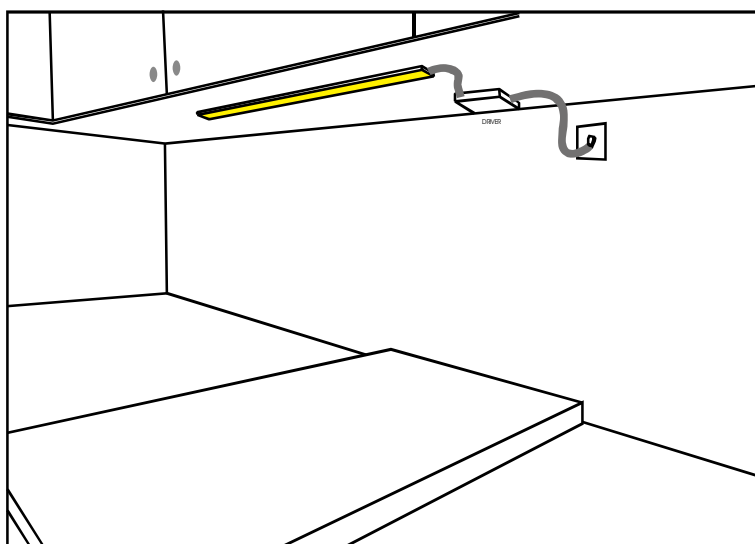

SURFACE MOUNTED

PRODUCT DESCRIPTION

- Mounting with clips easy installation
- Ra90, true color display
- Ultra-thin design, 9mm thickness
- one power supply connection 6 cabinet lights
- non-flicker lighting, no super blue-ray, healthy for eyes
- long lifespan, for multiple applications

TECHNICAL PARAMETERS

Model:	LT-CB1610-06
Input:	DC12V
Power:	6W
CCT:	3000K/4000K/6000K
Ra:	90
Length:	60cm (custom)
Finish:	silver anodized

INSTALLATION DIAGRAM

INSTALLATION INSTRUCTION