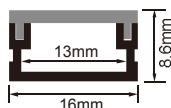

SURFACE MOUNTED

PRODUCT DESCRIPTION

- Mounting with clips easy installation
- Ra90, true color display
- Ultra-thin design, 9mm thickness
- one power supply connection 6 cabinet lights
- non-flicker lighting, no super blue-ray, healthy for eyes
- long lifespan, for multiple applications

TECHNICAL PARAMETERS

Model:	LT-CB1610-06
Input:	DC12V
Power:	6W
CCT:	3000K/4000K/6000K
Ra:	90
Length:	60cm (custom)
Finish:	silver anodized

INSTALLATION DIAGRAM

INSTALLATION INSTRUCTION