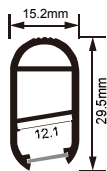

CLOTHES POLE LIGHT

PRODUCT DESCRIPTION

- easy installation, don't need to charge.
- Ra90, true color display
- 3000K/4000K/6000K
- one power supply connection 6 cabinet lights
- non-flicker lighting, no super blue-ray, healthy for eyes
- open door induction, open the door turn on the lights (choose)

TECHNICAL PARAMETERS

Model:	LT-CB1401-06
Input:	DC12V
Power:	6W
CCT:	3000K/4000K/6000K
Ra:	90
Length:	60cm (custom)
Finish:	silver anodized

INSTALLATION INSTRUCTION

one power supply has six output ports

output cable: 1.5m

AC input cable: 1.5m, switch is in the middle

output ports diagram