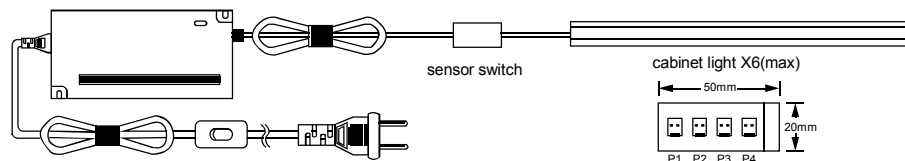

TECHNICAL PARAMETERS

Model:	LT-CB1401-06
Input:	DC12V
Power:	6W
CCT:	3000K/4000K/6000K
Ra:	90
Length:	60cm (custom)
Finish:	silver anodized

INSTALLATION INSTRUCTION

one power supply has six output ports

output cable: 1.5m

AC input cable: 1.5m, switch is in the middle

output ports diagram