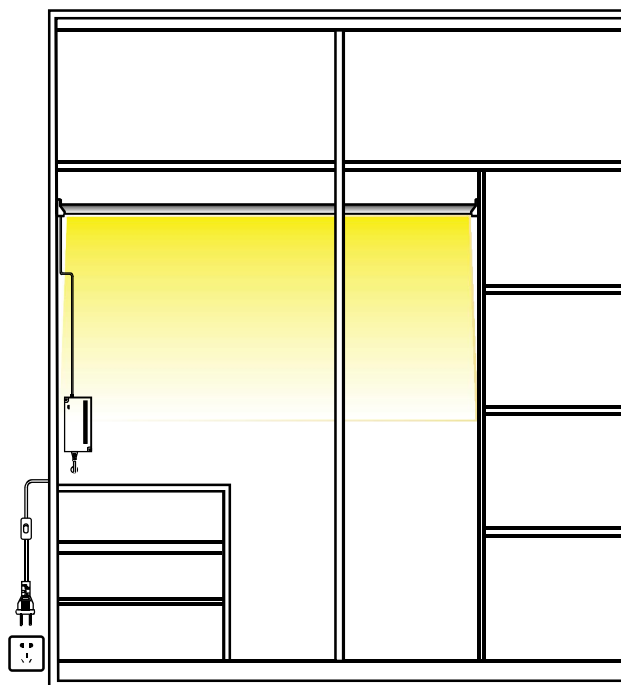

CLOTHES POLE LIGHT

PRODUCT DESCRIPTION

- easy installation, don't need to charge.
- Ra90, true color display
- 3000K/4000K/6000K
- one power supply connection 6 cabinet lights
- non-flicker lighting, no super blue-ray, healthy for eyes
- open door induction, open the door turn on the lights (choose)

TECHNICAL PARAMETERS

Model:	LT-CB1401-06
Input:	DC12V
Power:	6W
CCT:	3000K/4000K/6000K
Ra:	90
Length:	60cm (custom)
Finish:	silver anodized

INSTALLATION INSTRUCTION

one power supply has six output ports

output cable: 1.5m

AC input cable: 1.5m, switch is in the middle

output ports diagram