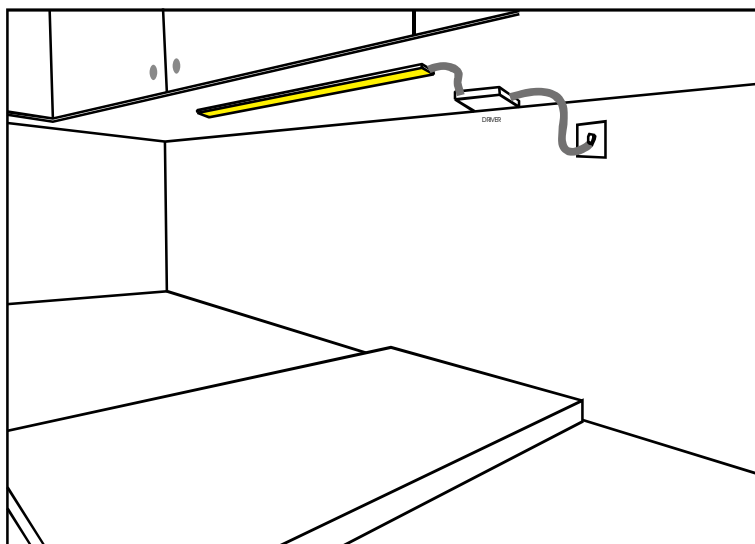

INSTALLATION DIAGRAM