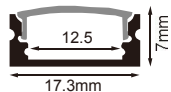

SURFACE MOUNTED

PRODUCT DESCRIPTION

- Mounting with clips easy installation
- Ra90, true color display
- Ultra-thin design, 7mm thickness
- one power supply connection 6 cabinet lights
- non-flicker lighting, no super blue-ray, healthy for eyes
- long lifespan, for multiple applications

TECHNICAL PARAMETERS

| | |
|---------|-------------------|
| Model: | LT-CB1205-06 |
| Input: | DC12V |
| Power: | 6W |
| CCT: | 3000K/4000K/6000K |
| Ra: | 90 |
| Length: | 60cm (custom) |
| Finish: | silver anodized |