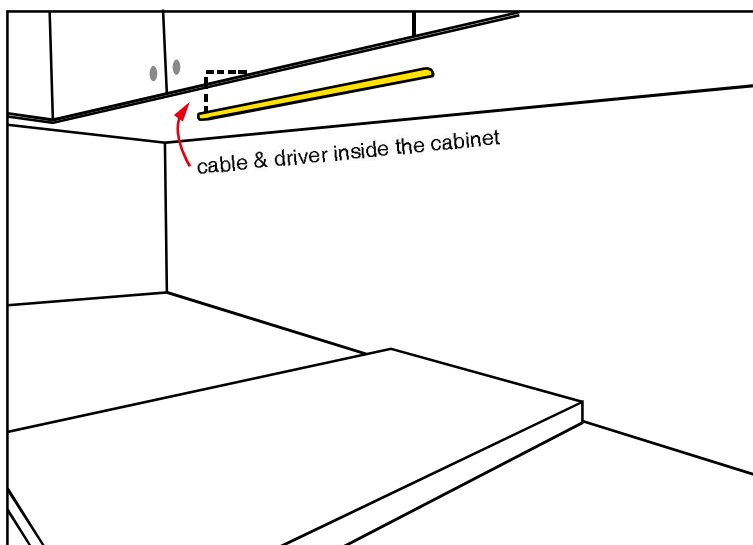

RECESSED INSTALL

PRODUCT DESCRIPTION

- easy installation, don't need to charge.
- Ra90, true color display
- 3000K/4000K/6000K
- one power supply connection 6 cabinet lights
- non-flicker lighting, no super blue-ray, healthy for eyes

TECHNICAL PARAMETERS

Model:	LT-CB1204-06
Input:	DC12V
Power:	6W
CCT:	3000K/4000K/6000K
Ra:	90
Length:	60cm (custom)
Finish:	silver anodized

INSTALLATION DIAGRAM

INSTALLATION INSTRUCTION