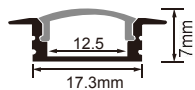

RECESSED INSTALL

PRODUCT DESCRIPTION

- easy installation, don't need to charge.
- Ra90, true color display
- 3000K/4000K/6000K
- one power supply connection 6 cabinet lights
- non-flicker lighting, no super blue-ray, healthy for eyes

TECHNICAL PARAMETERS

Model:	LT-CB1204-06
Input:	DC12V
Power:	6W
CCT:	3000K/4000K/6000K
Ra:	90
Length:	60cm (custom)
Finish:	silver anodized

INSTALLATION DIAGRAM

INSTALLATION INSTRUCTION