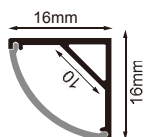

## PRODUCT DESCRIPTION

- the lamp directs the light at a 45-degree angle
- Ra90, true color display
- 3000K/4000K/6000K
- one power supply connection 6 cabinet lights
- non-flicker lighting, no super blue-ray, healthy for eyes
- open door induction, open the door turn on the lights (choose)

## TECHNICAL PARAMETERS

Model:	LT-CB1002-06
Input:	DC12V
Power:	6W
CCT:	3000K/4000K/6000K
Ra:	90
Length:	60cm (custom)
Finish:	silver anodized