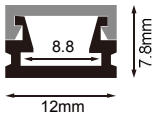

SURFACE MOUNTED

PRODUCT DESCRIPTION

- Ultra-thin design, High luminous angle
- Ra90, true color display
- 3000K/4000K/6000K
- one power supply connection 6 cabinet lights
- non-flicker lighting, no super blue-ray, healthy for eyes
- Small size, wide usage

TECHNICAL PARAMETERS

Model:	LT-CB08-06
Input:	DC12V
Power:	6W
CCT:	3000K/4000K/6000K
Ra:	90
Length:	60cm (custom)
Finish:	silver anodized

INSTALLATION DIAGRAM

INSTALLATION INSTRUCTION