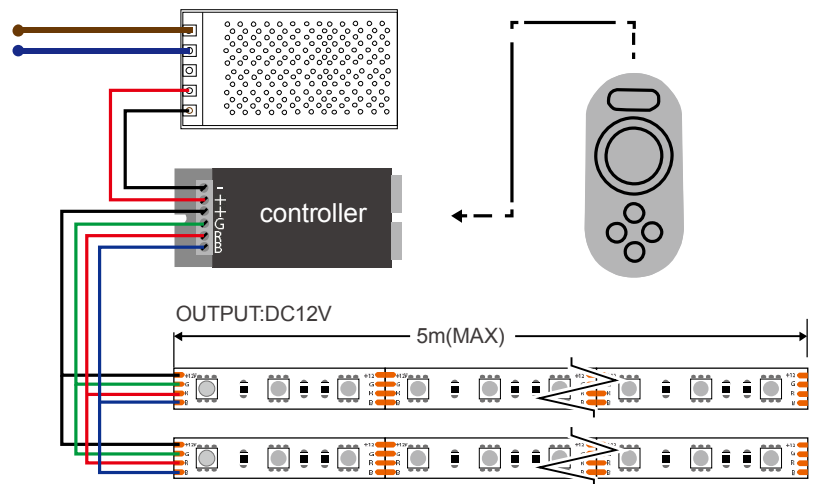

LED strip light

LT-5050MIG60R-W12

Specification

Light Source:	SMD 5050
Number of LEDs:	60 LED/M
Voltage:	DC12V
Power Consumption:	14.4W/M
Color Temperature:	RGB
CRI/Ra:	NG
Dimension:	L5000*W10*T2mm
Minimum Cut Length:	50mm
Package:	5meter/roll

Installation Instructions

Unit Dimension