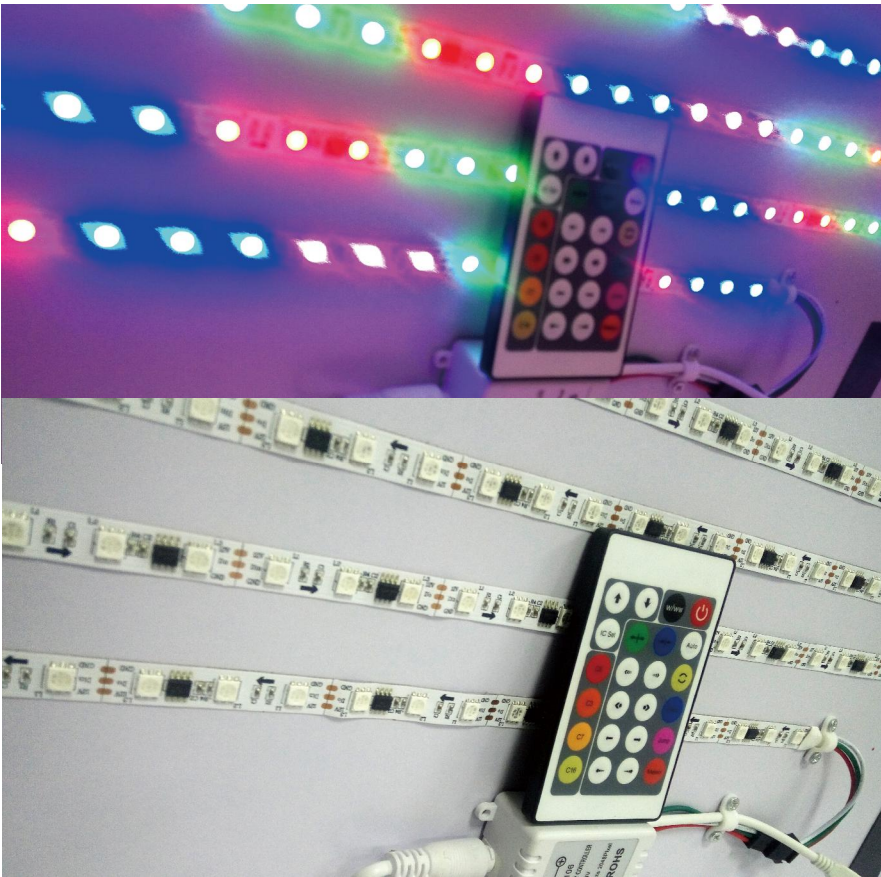

# LED strip light

### Specification

Light Source:	SMD 5050
Number of LEDs:	60 LED/M
Voltage:	DC12V
Power Consumption:	14.4W/M
Color Temperature:	RGB
CRI/Ra:	NG
Dimension:	L5000*W10*T2mm
Minimum Cut Length:	50mm
Package:	5meter/roll