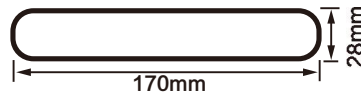

## Product Size

Dimension Unit(mm)

## Specification

Light Source:	SMD2835
Number of LEDs:	50
Voltage(V):	AC110-220V
Power Consumption(W):	10W
Color Temperature(K):	3000K/4000K
CRI/Ra:	80
Dimension(mm):	170*90*28mm
Waterproof:	IP65
Lumen output(lm/m):	900-1000lm
Package:	white box 200*100*30mm