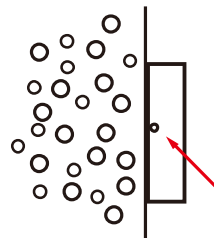

## Product Size

Dimension Unit(mm)

## Specification

Light Source:	SMD2835
Number of LEDs:	50
Voltage(V):	AC110-220V
Power Consumption(W):	10W
Color Temperature(K):	3000K/4000K
CRI/Ra:	80
Dimension(mm):	170*90*28mm
Waterproof:	IP65
Lumen output(lm/m):	900-1000lm
Package:	white box 200*100*30mm

## Installation instruction

Step 1: fix the back shroud to the wall

Step 2: connect the cable

Step 3: tie the screws of broadside