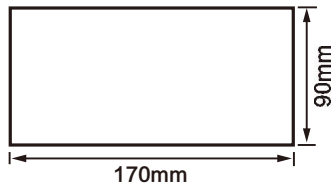

## Product Size

Dimension Unit(mm)

## Specification

Light Source:	SMD2835
Number of LEDs:	50
Voltage(V):	AC110-220V
Power Consumption(W):	10W
Color Temperature(K):	3000K/4000K
CRI/Ra:	80
Dimension(mm):	170*90*28mm
Waterproof:	IP65
Lumen output(lm/m):	900-1000lm
Package:	white box 200*100*30mm