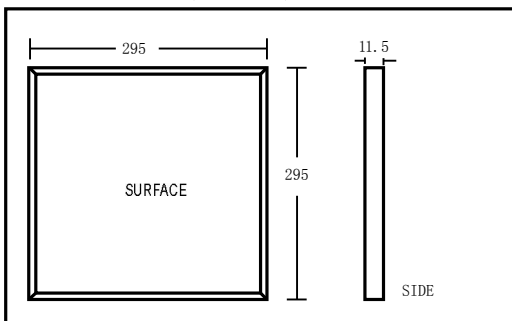

### Electrical & Optical Data

Model No.	LT-PL18W-0303
Input Voltage	AC100-240V 50/60Hz
Power	18W
Working Temperature	-20°C~40 °C
Dimensions	295x295x11.5mm
White Color	3000K/4000K/6500K
Operating Voltage	DC25-30V
Constant Current	0.3A
Material	AL6063 SILVER

### Dimensions(en mm)