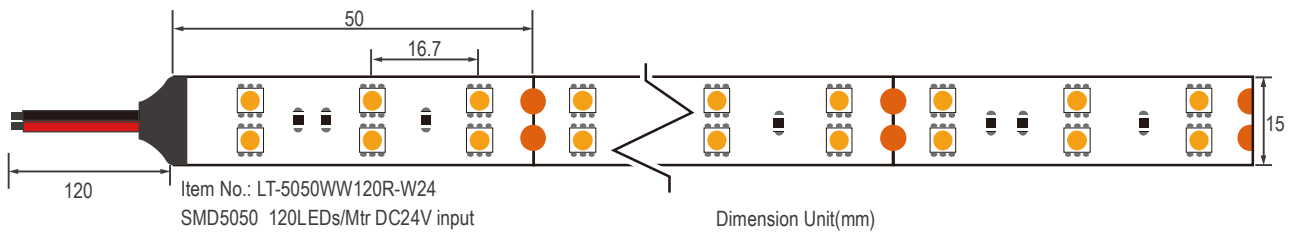

Model No.:LT-5050WW120R-W24

Product Size

Specification

Light Source:	SMD5050
Number of LEDs:	120 LED/M
Voltage(V):	DC24V
Power Consumption(W):	28.8W/M
Color Temperature(K):	2400K-6000K
CRI/Ra:	80
Dimension(mm):	L5000*W15*H2mm-(No-waterproof)
Minimum Cut Length(mm):	50mm
Lumen output(lm/m):	2060-2200lm/mtr
Package:	5meter/roll