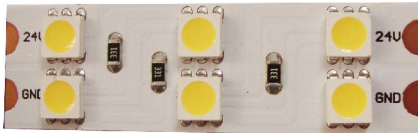

Model No.:LT-5050WW120R-W24

Product Size

Specification

Light Source:	SMD5050
Number of LEDs:	120 LED/M
Voltage(V):	DC24V
Power Consumption(W):	28.8W/M
Color Temperature(K):	2400K-6000K
CRI/Ra:	80
Dimension(mm):	L5000*W15*H2mm-(No-waterproof)
Minimum Cut Length(mm):	50mm
Lumen output(lm/m):	2060-2200lm/mtr
Package:	5meter/roll