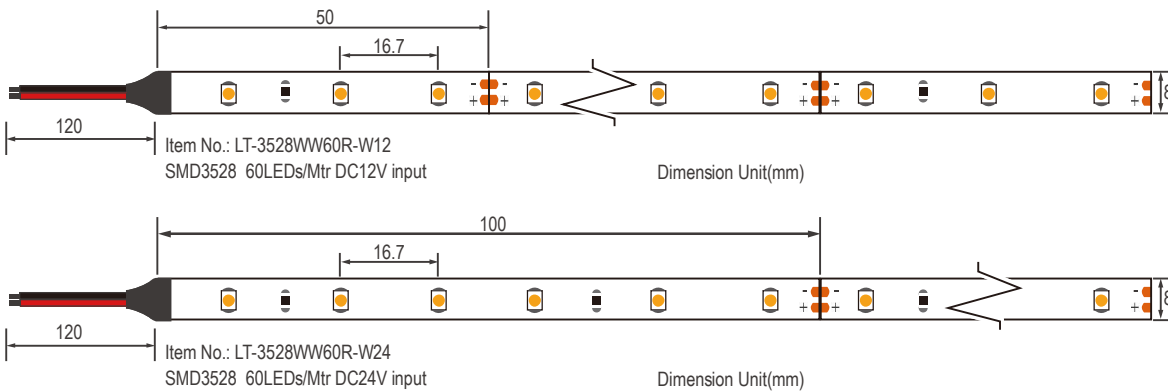

Model No.:LT-3528WW60R-W12/24

Product Size

Specification

Light Source:	SMD3528
Number of LEDs:	60 LED/M
Voltage(V):	DC12V & DC12V
Power Consumption(W):	4.8W/M
Color Temperature(K):	2700K-6000K
CRI/Ra:	80
Dimension(mm):	L5000*W8*H2mm-(No-waterproof)
Minimum Cut Length(mm):	50mm(12V) 100mm(24V)
Lumen output(lm/m):	360-480lm/mtr
Package:	5meter/roll