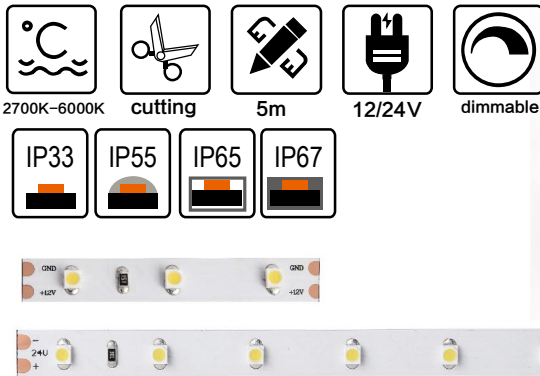

Model No.:LT-3528WW60R-W12/24

Product Size

Specification

Light Source:	SMD3528
Number of LEDs:	60 LED/M
Voltage(V):	DC12V & DC12V
Power Consumption(W):	4.8W/M
Color Temperature(K):	2700K-6000K
CRI/Ra:	80
Dimension(mm):	L5000*W8*H2mm-(No-waterproof)
Minimum Cut Length(mm):	50mm(12V) 100mm(24V)
Lumen output(lm/m):	360-480lm/mtr
Package:	5meter/roll