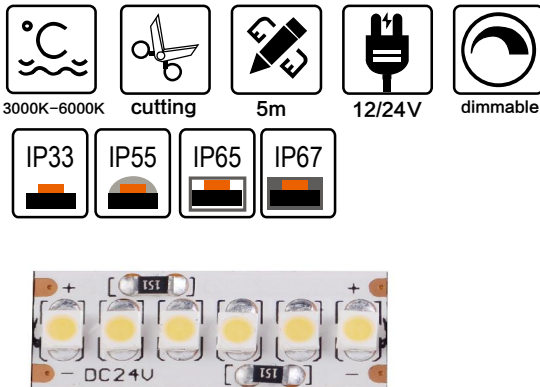

Model No.:LT-3528WW240R-W24-SL

Product Size

Specification

Light Source:	SMD3528
Number of LEDs:	240 LED/M
Voltage(V):	DC12V
Power Consumption(W):	19.2W/M
Color Temperature(K):	2700K-6000K
CRI/Ra:	80
Dimension(mm):	L5000*W10*H2mm-(No-waterproof)
Minimum Cut Length(mm):	25mm
Lumen output(lm/m):	1440-1920lm/mtr
Package:	5meter/roll