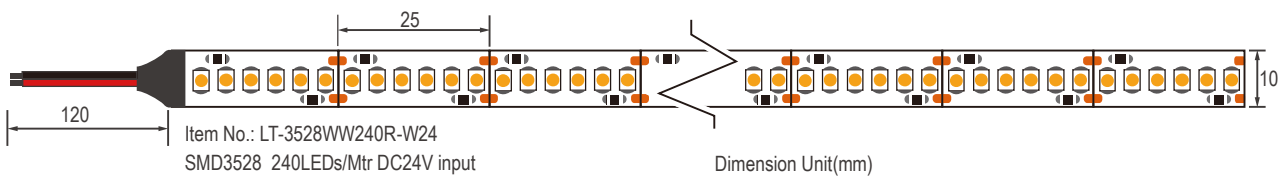

Model No.:LT-3528WW240R-W24-SL

Product Size

Specification

Light Source:	SMD3528
Number of LEDs:	240 LED/M
Voltage(V):	DC12V
Power Consumption(W):	19.2W/M
Color Temperature(K):	2700K-6000K
CRI/Ra:	80
Dimension(mm):	L5000*W10*H2mm-(No-waterproof)
Minimum Cut Length(mm):	25mm
Lumen output(lm/m):	1440-1920lm/mtr
Package:	5meter/roll