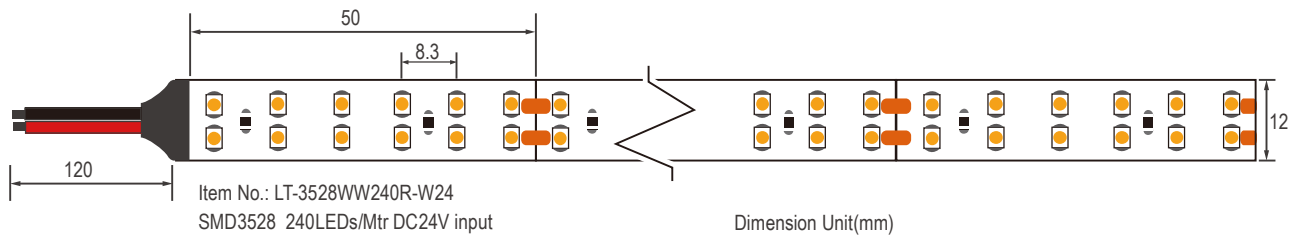

Model No.:LT-3528WW240R-W24-DL

Product Size

Specification

Light Source:	SMD3528
Number of LEDs:	240 LED/M
Voltage(V):	DC12V
Power Consumption(W):	19.2W/M
Color Temperature(K):	2700K-6000K
CRI/Ra:	80
Dimension(mm):	L5000*W12*H2mm-(No-waterproof)
Minimum Cut Length(mm):	50mm
Lumen output(lm/m):	1440-2200lm/mtr
Package:	5meter/roll