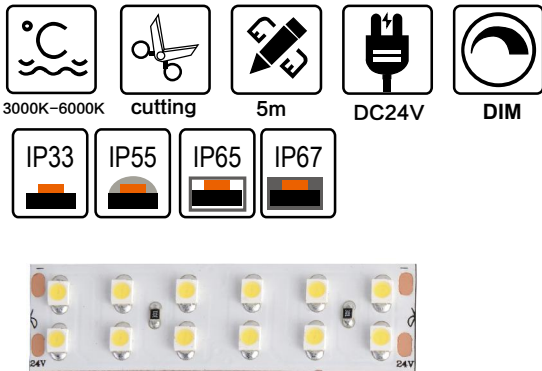

Model No.:LT-3528WW240R-W24-DL

Product Size

Specification

Light Source:	SMD3528
Number of LEDs:	240 LED/M
Voltage(V):	DC12V
Power Consumption(W):	19.2W/M
Color Temperature(K):	2700K-6000K
CRI/Ra:	80
Dimension(mm):	L5000*W12*H2mm-(No-waterproof)
Minimum Cut Length(mm):	50mm
Lumen output(lm/m):	1440-2200lm/mtr
Package:	5meter/roll