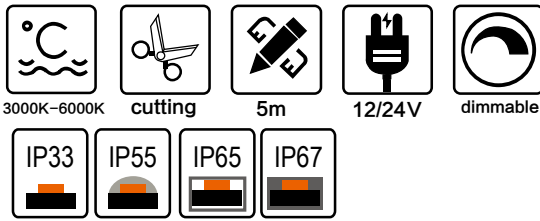

## Product Size

## Specification

Light Source:	SMD3528
Number of LEDs:	120 LED/M
Voltage(V):	DC12V & DC24V
Power Consumption(W):	9.6W/M
Color Temperature(K):	2700K-6000K
CRI/Ra:	80
Dimension(mm):	L5000*W8*H2mm-(No-waterproof)
Minimum Cut Length(mm):	25mm(12V) 50mm(24V)
Lumen output(lm/m):	720-960lm/mtr
Package:	5meter/roll