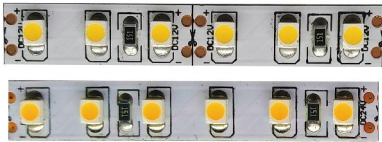

## Product Size

## Specification

Light Source:	SMD3528
Number of LEDs:	120 LED/M
Voltage(V):	DC12V & DC24V
Power Consumption(W):	9.6W/M
Color Temperature(K):	2700K-6000K
CRI/Ra:	80
Dimension(mm):	L5000*W8*H2mm-(No-waterproof)
Minimum Cut Length(mm):	25mm(12V) 50mm(24V)
Lumen output(lm/m):	720-960lm/mtr
Package:	5meter/roll