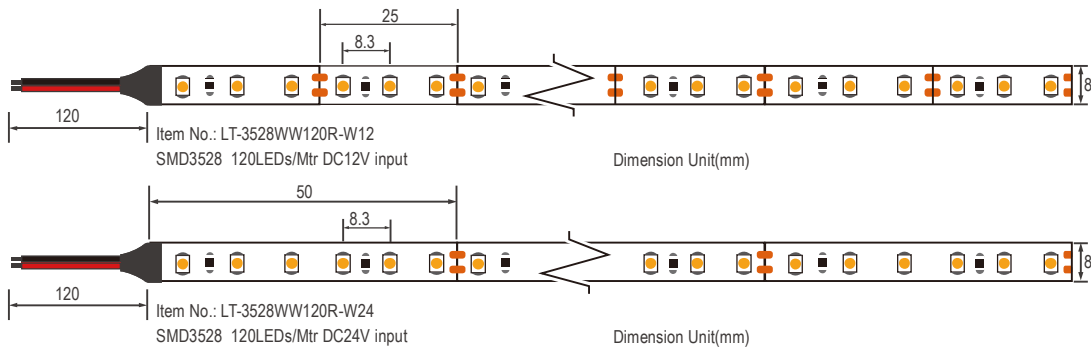

# Model No.:LT-3528WW120R-W12/24

## Product Size

## Specification

Light Source:	SMD3528
Number of LEDs:	120 LED/M
Voltage(V):	DC12V & DC24V
Power Consumption(W):	9.6W/M
Color Temperature(K):	2700K-6000K
CRI/Ra:	80
Dimension(mm):	L5000*W8*H2mm-(No-waterproof)
Minimum Cut Length(mm):	25mm(12V) 50mm(24V)
Lumen output(lm/m):	720-960lm/mtr
Package:	5meter/roll