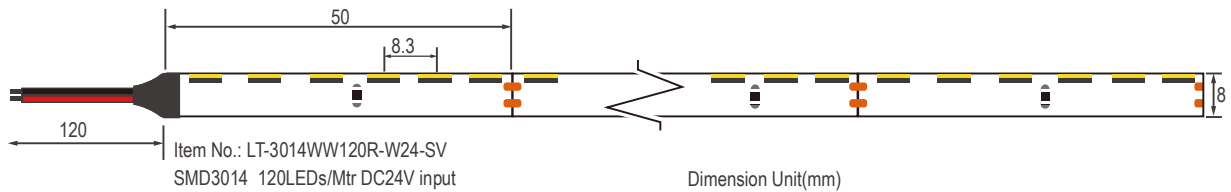

Model No.:LT-3014WW120R-W24-SV

Product Size

Specification

Light Source:	SMD3014 Side View Lighting
Number of LEDs:	120 LED/M
Voltage(V):	DC24V
Power Consumption(W):	9.6W/M
Color Temperature(K):	3000K-6000K
CRI/Ra:	80
Dimension(mm):	L5000*W8*T1mm
Minimum Cut Length(mm):	50mm
Lumen output(lm/m):	720-960lm/mtr
Package:	5meter/roll