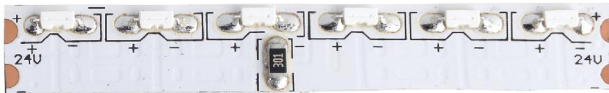

Model No.:LT-3014WW120R-W24-SV

Product Size

Specification

Light Source:	SMD3014 Side View Lighting
Number of LEDs:	120 LED/M
Voltage(V):	DC24V
Power Consumption(W):	9.6W/M
Color Temperature(K):	3000K-6000K
CRI/Ra:	80
Dimension(mm):	L5000*W8*T1mm
Minimum Cut Length(mm):	50mm
Lumen output(lm/m):	720-960lm/mtr
Package:	5meter/roll