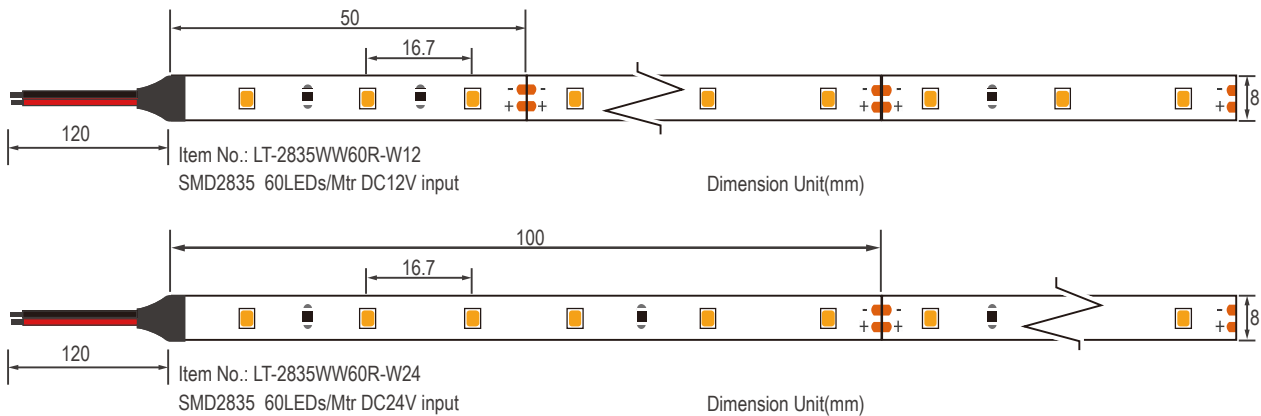

Model No.:LT-2835WW60R-W12/24

Product Size

Specification

Light Source:	SMD2835
Number of LEDs:	60 LED/M
Voltage(V):	DC12V & DC12V
Power Consumption(W):	12W/M
Color Temperature(K):	2700K-6000K
CRI/Ra:	80
Dimension(mm):	L5000*W8*H1mm-(No-waterproof)
Minimum Cut Length(mm):	50mm(12V) 100mm(24V)
Lumen output(lm/m):	1200-1300lm/mtr
Package:	5meter/roll