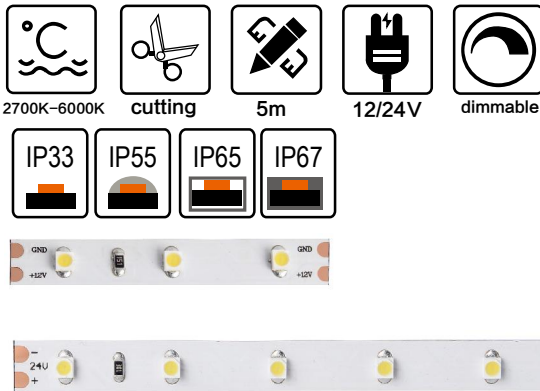

Model No.:LT-2835WW60R-W12/24

Product Size

Specification

Light Source:	SMD2835
Number of LEDs:	60 LED/M
Voltage(V):	DC12V & DC12V
Power Consumption(W):	12W/M
Color Temperature(K):	2700K-6000K
CRI/Ra:	80
Dimension(mm):	L5000*W8*H1mm-(No-waterproof)
Minimum Cut Length(mm):	50mm(12V) 100mm(24V)
Lumen output(lm/m):	1200-1300lm/mtr
Package:	5meter/roll