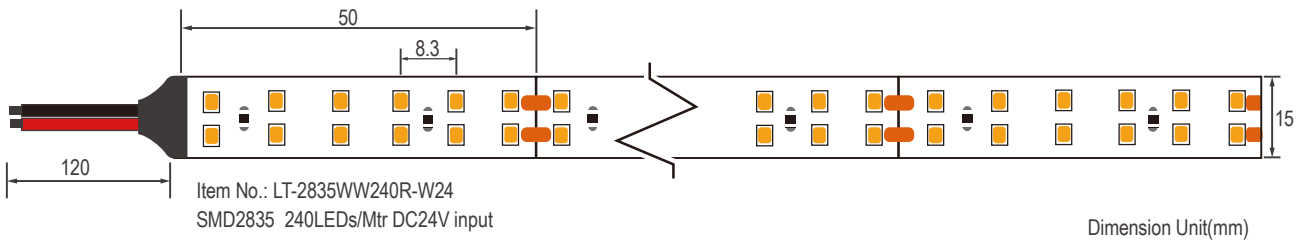

# Model No.:LT-2835WW240R-W24

## Product Size

## Specification

Light Source:	SMD2835
Number of LEDs:	240 LED/M
Voltage(V):	DC24
Power Consumption(W):	36W/M
Color Temperature(K):	2700K-6000K
CRI/Ra:	80
Dimension(mm):	L5000*W15*H1mm-(No-waterproof)
Minimum Cut Length(mm):	50mm
Lumen output(lm/m):	3400-3800lm/mtr
Package:	5meter/roll