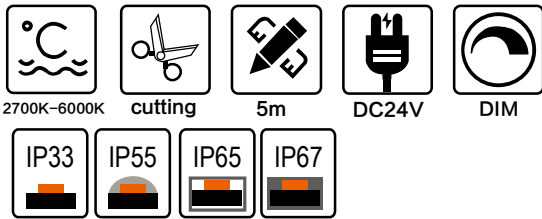

## Product Size

## Specification

Light Source:	SMD2835
Number of LEDs:	240 LED/M
Voltage(V):	DC24
Power Consumption(W):	36W/M
Color Temperature(K):	2700K-6000K
CRI/Ra:	80
Dimension(mm):	L5000*W15*H1mm-(No-waterproof)
Minimum Cut Length(mm):	50mm
Lumen output(lm/m):	3400-3800lm/mtr
Package:	5meter/roll

## Installation instruction

Driver Power has to bigger 20% than LED Strip light consumption.