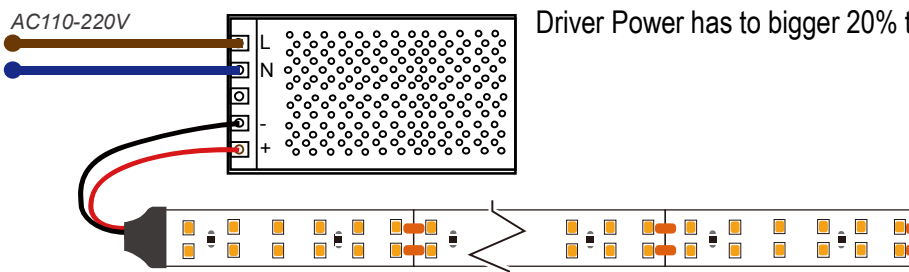

Installation instruction

Driver Power has to bigger 20% than LED Strip light consumption.