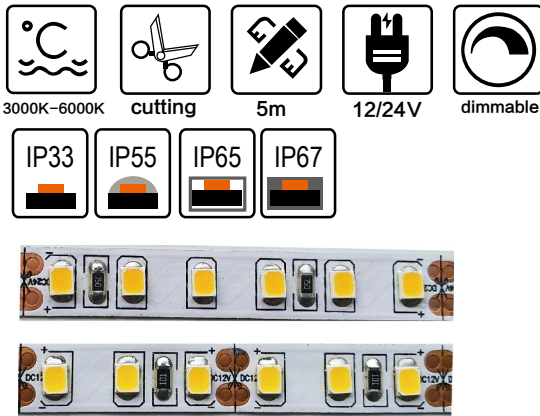

Model No.:LT-2835WW120R-W12/24

Product Size

Specification

Light Source:	SMD2835
Number of LEDs:	120 LED/M
Voltage(V):	DC12V & DC24V
Power Consumption(W):	24W/M(max)
Color Temperature(K):	2700K-6000K
CRI/Ra:	80
Dimension(mm):	L5000*W8*H1mm-(No-waterproof)
Minimum Cut Length(mm):	25mm(12V) 50mm(24V)
Lumen output(lm/m):	2100-2400lm/mtr
Package:	5meter/roll