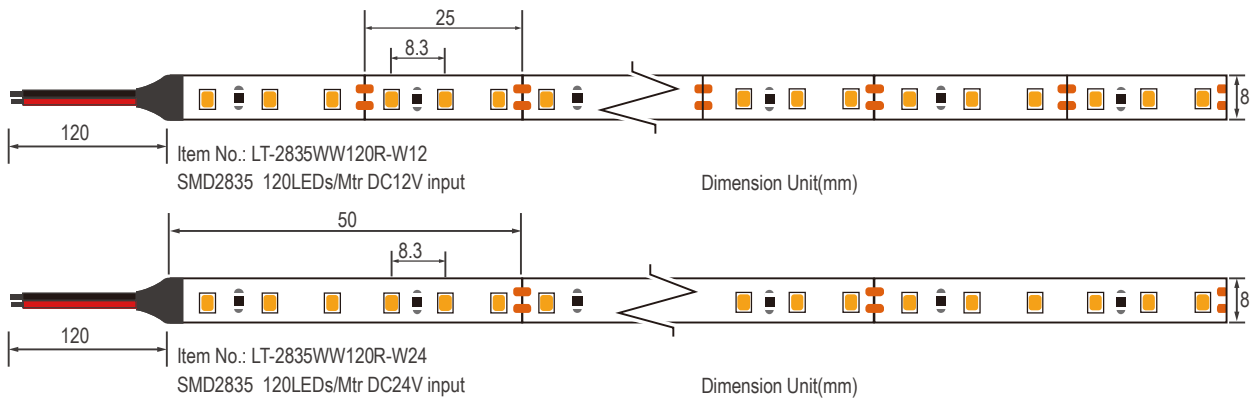

Model No.:LT-2835WW120R-W12/24

Product Size

Specification

Light Source:	SMD2835
Number of LEDs:	120 LED/M
Voltage(V):	DC12V & DC24V
Power Consumption(W):	24W/M(max)
Color Temperature(K):	2700K-6000K
CRI/Ra:	80
Dimension(mm):	L5000*W8*H1mm-(No-waterproof)
Minimum Cut Length(mm):	25mm(12V) 50mm(24V)
Lumen output(lm/m):	2100-2400lm/mtr
Package:	5meter/roll