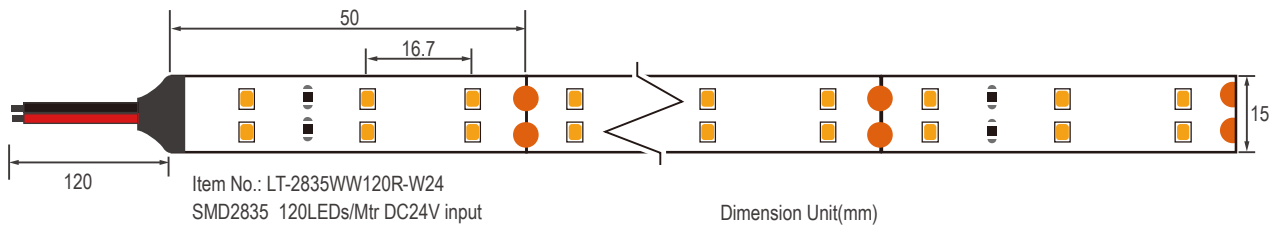

Model No.:LT-2835WW120R-W24-DL

Product Size

Specification

Light Source:	SMD2835
Number of LEDs:	120 LED/M
Voltage(V):	DC24V
Power Consumption(W):	24W/M
Color Temperature(K):	2700K-6000K
CRI/Ra:	80
Dimension(mm):	L5000*W15*H1mm-(No-waterproof)
Minimum Cut Length(mm):	50mm
Lumen output(lm/m):	2200-2400lm/mtr
Package:	5meter/roll

Installation instruction

Driver Power has to bigger 20% than LED Strip light consumption.