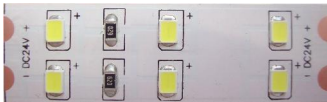

Model No.:LT-2835WW120R-W24-DL

Product Size

Specification

Light Source:	SMD2835
Number of LEDs:	120 LED/M
Voltage(V):	DC24V
Power Consumption(W):	24W/M
Color Temperature(K):	2700K-6000K
CRI/Ra:	80
Dimension(mm):	L5000*W15*H1mm-(No-waterproof)
Minimum Cut Length(mm):	50mm
Lumen output(lm/m):	2200-2400lm/mtr
Package:	5meter/roll

Installation instruction

Driver Power has to bigger 20% than LED Strip light consumption.