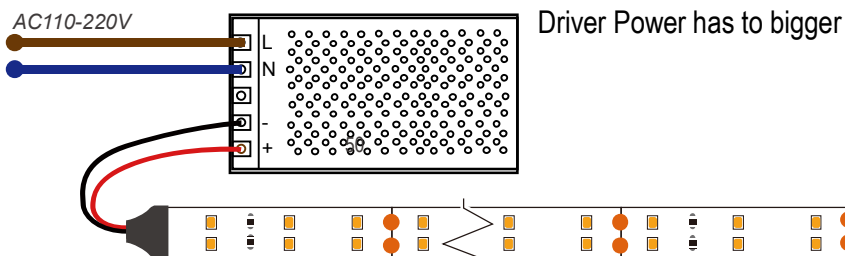

Model No.:LT-2835WW120R-W24-DL

Product Size

Specification

Light Source:	SMD2835
Number of LEDs:	120 LED/M
Voltage(V):	DC24V
Power Consumption(W):	24W/M
Color Temperature(K):	2700K-6000K
CRI/Ra:	80
Dimension(mm):	L5000*W15*H1mm-(No-waterproof)
Minimum Cut Length(mm):	50mm
Lumen output(lm/m):	2200-2400lm/mtr
Package:	5meter/roll

Installation instruction

Driver Power has to bigger 20% than LED Strip light consumption.