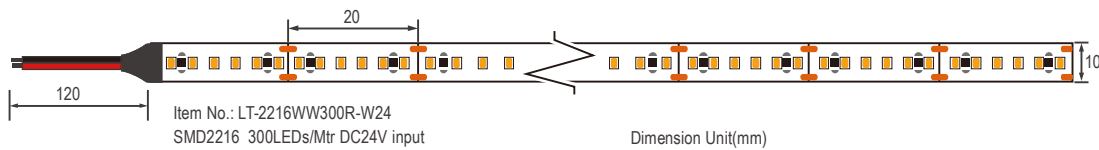

# Model No.:LT-2216WW300R-W24

## Product Size

## Specification

Light Source:	SMD2216
Number of LEDs:	300 LED/M
Voltage(V):	DC24V
Power Consumption(W):	24W/M
Color Temperature(K):	3000K-6000K
CRI/Ra:	80
Dimension(mm):	L5000*W10*T1mm
Minimum Cut Length(mm):	20mm
Lumen output(lm/m):	1950-2150lm/mtr
Package:	5meter/roll