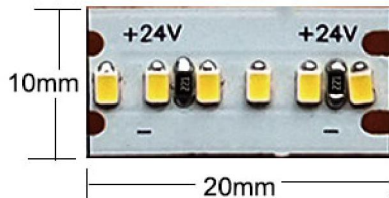

## Product Size

## Specification

Light Source:	SMD2216
Number of LEDs:	300 LED/M
Voltage(V):	DC24V
Power Consumption(W):	24W/M
Color Temperature(K):	3000K-6000K
CRI/Ra:	80
Dimension(mm):	L5000*W10*T1mm
Minimum Cut Length(mm):	20mm
Lumen output(lm/m):	1950-2150lm/mtr
Package:	5meter/roll