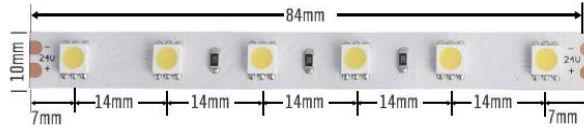

3528

LED Type: 3528SMD

RGB

5050

LED Type: 5050SMD

50-60 lm@50-60mA

LED Type : 5630SMD

3014

LED Type: 3014SMD

2835

**EPISTAR®**  
Brand LED 2835 SMD

LED Type: 2216 SMD