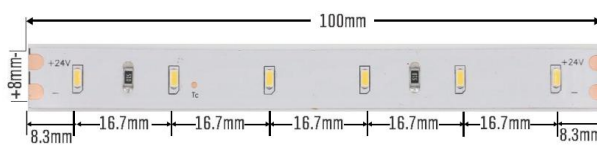

3014

LED Type: 3014SMD