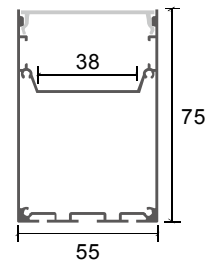

Description

Size: LX55X75mm
Material: 6063-T5
Surface: silver
Cover: PC
Apply: LED strip light
Available Length: 0.5~2.5m

Installation