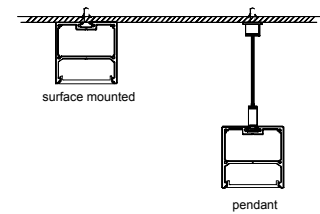

Installation

end cap x2