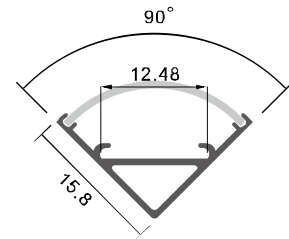

LT-601

Description

Size:	LX15.8X15.8mm
Material:	6063-T5
Surface:	silver
Cover:	PC
Apply:	LED strip light
Available Length:	0.5~2.5m

Corner Installation

end cap x2

clip x2

Description

Size:	LX15.8X15.8mm
Material:	6063-T5
Surface:	silver
Cover:	PC
Apply:	LED strip light
Available Length:	0.5~2.5m