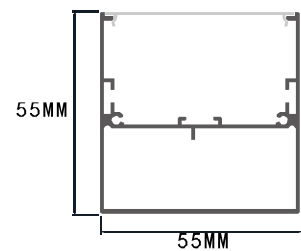

LT-6070M

Description

Size: LX60X70mm
 Material: 6063-T5
 Surface: silver
 Cover: PC
 Apply: LED strip light
 Available Length: 0.5~2.5m

Installation

end cap x2

clip x2

wire

LT-5555