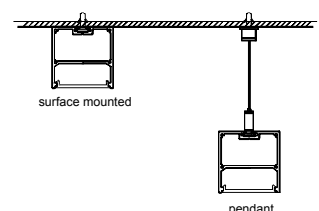

Installation