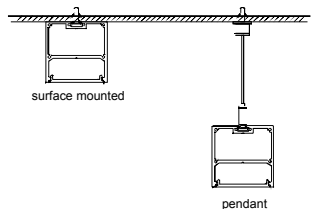

Installation

end cap x2

clip x2

wire

LT-304

Description

Size: LX38X60mm
 Material: 6063-T5
 Surface: silver
 Cover: PC
 Apply: LED strip light
 Available Length: 0.5~2.5m

Installation