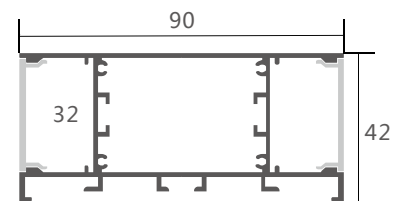

clip x2

wire

Description

Size: LX55X75mm
 Material: 6063-T5
 Surface: silver
 Cover: PC
 Apply: LED strip light
 Available Length: 0.5~2.5m

Installation

end cap x2

clip x2

wire