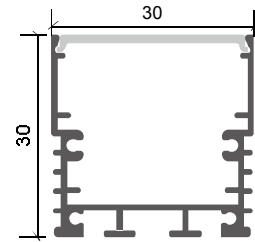

Description

Size: LX30X30mm
Material: 6063-T5
Surface: silver
Cover: PC
Apply: LED strip light
Available Length: 0.5~2.5m

Installation