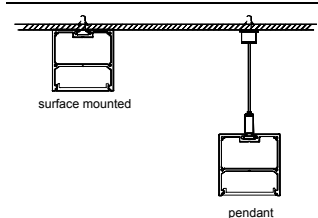

Description

Size: LX42X90mm
 Material: 6063-T5
 Surface: silver
 Cover: PC
 Apply: LED strip light
 Available Length: 0.5~2.5m

Installation

end cap x2

clip x2

wire

LT-10270M

Description