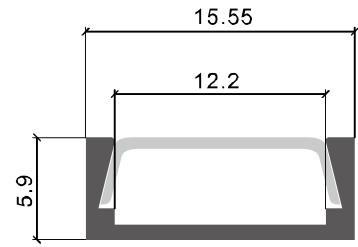

clip x2

Description

Size:	LX24.9X7.4mm
Material:	6063-T5
Surface:	silver
Cover:	PC
Apply:	LED strip light
Available Length:	0.5~2.5m

Installation

surface mounted

end cap x2

clip x2

Description