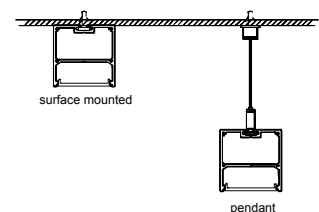

Installation

end cap x2