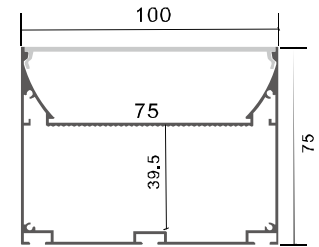

Installation

Description

Size: LX100X75mm
 Material: 6063-T5
 Surface: silver
 Cover: PC
 Apply: LED strip light
 Available Length: 0.5~2.5m

Installation

LT-5035AA

Description

Size: LX50X35mm
 Material: 6063-T5
 Surface: silver
 Cover: PC
 Apply: LED strip light
 Available Length: 0.5~2.5m