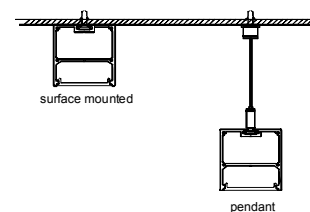

wire

LT-707A

Description

Size: LX50X75mm
 Material: 6063-T5
 Surface: silver
 Cover: PC
 Apply: LED strip light
 Available Length: 0.5~2.5m

Installation

end cap x2

clip x2

wire