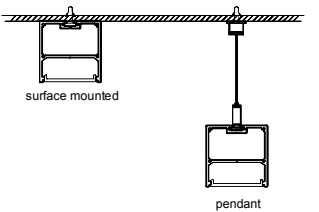

Installation