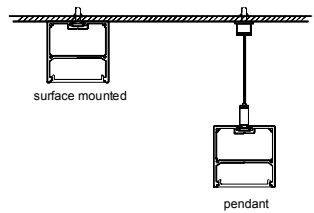

Installation

end cap x2