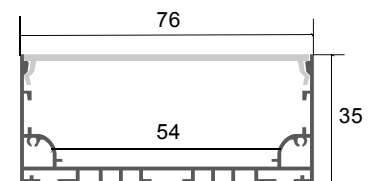

LT-5550M

Description

Size: LX55X50mm
Material: 6063-T5
Surface: silver
Cover: PC
Apply: LED strip light
Available Length: 0.5~2.5m

Installation

LT-7635M

Description

Size: LX76X35mm
Material: 6063-T5
Surface: silver
Cover: PC
Apply: LED strip light
Available Length: 0.5~2.5m

Installation