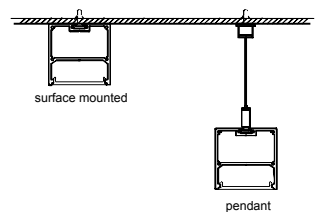

Installation