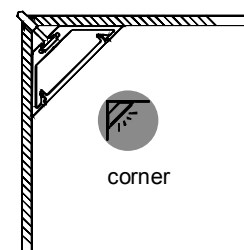

Corner Installation

end cap x2

LT-647

Description

Size: LX48X28mm
 Material: 6063-T5
 Surface: silver
 Cover: PC
 Apply: LED strip light
 Available Length: 0.5~2.5m

Corner Installation

end cap x2

LT-6114