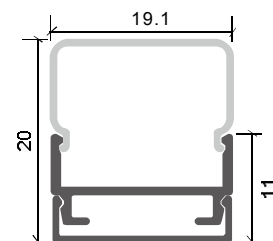

Description

Size:	LX15.8X15.8mm
Material:	6063-T5
Surface:	silver
Cover:	PC
Apply:	LED strip light
Available Length:	0.5~2.5m

Corner Installation

Description

Size:	LX19.1X11mm
Material:	6063-T5
Surface:	silver
Cover:	PC
Apply:	LED strip light
Available Length:	0.5~2.5m

Installation