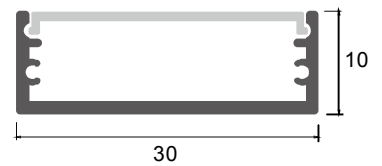

Size: LX30X30mm
 Material: 6063-T5
 Surface: silver
 Cover: PC
 Apply: LED strip light
 Available Length: 0.5~2.5m

Installation

end cap x2

clip x2

wire

Description

Size: LX30X10mm
 Material: 6063-T5
 Surface: silver
 Cover: PC
 Apply: LED strip light
 Available Length: 0.5~2.5m