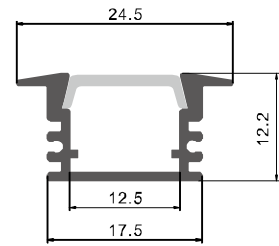

Description

Size:	LX24.5X12.2mm
Material:	6063-T5
Surface:	silver
Cover:	PC
Apply:	LED strip light
Available Length:	0.5~2.5m

Installation