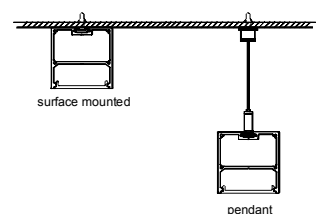

Installation

end cap x2

clip x2

LT-8555

Description

Size: LX85X55mm
 Material: 6063-T5
 Surface: silver
 Cover: PC
 Apply: LED strip light
 Available Length: 0.5~2.5m

Installation

end cap x2