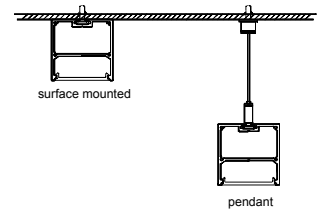

Installation

end cap x2

clip x2

wire