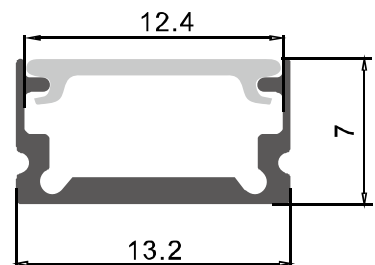

Installation

end cap x2

clip x2

Description

Size: LX17.4X7mm
 Material: 6063-T5
 Surface: silver
 Cover: PC
 Apply: LED strip light
 Available Length: 0.5~2.5m

Corner Installation

end cap x2

clip x2