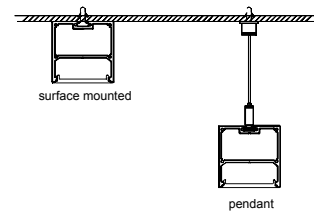

Installation

end cap x2

clip x2

LT-4055

Description

Size:	LX40X55mm
Material:	6063-T5
Surface:	silver
Cover:	PC
Apply:	LED strip light
Available Length:	0.5~2.5m

Installation

end cap x2