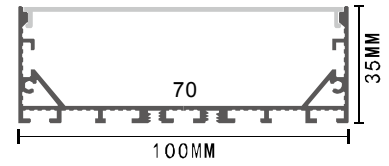

Description

Size: LX100X35mm
Material: 6063-T5
Surface: silver
Cover: PC
Apply: LED strip light
Available Length: 0.5~2.5m

Installation

Description

Size: LX120X35mm
Material: 6063-T5
Surface: silver
Cover: PC
Apply: LED strip light
Available Length: 0.5~2.5m

Installation