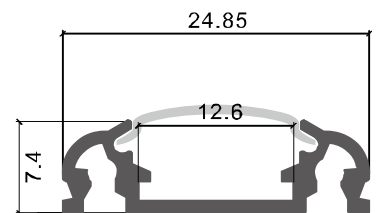

Description

Size:	LX24.9X7.4mm
Material:	6063-T5
Surface:	silver
Cover:	PC
Apply:	LED strip light
Available Length:	0.5~2.5m

Installation