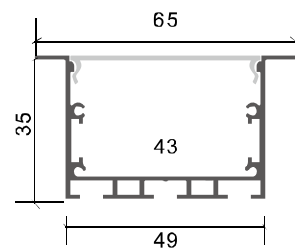

LT-5035AJ

Description

Size: LX65X35mm
Material: 6063-T5
Surface: silver
Cover: PC
Apply: LED strip light
Available Length: 0.5~2.5m

Installation