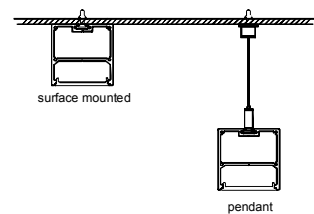

Installation

end cap x2