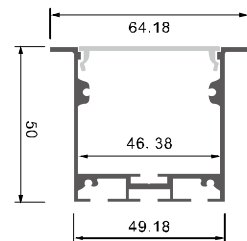

Description

Size:	LX49X32mm
Material:	6063-T5
Surface:	silver
Cover:	PC
Apply:	LED strip light
Available Length:	0.5~2.5m

Installation

Description

Size:	LX64.2X50mm
Material:	6063-T5
Surface:	silver
Cover:	PC
Apply:	LED strip light
Available Length:	0.5~2.5m

Installation