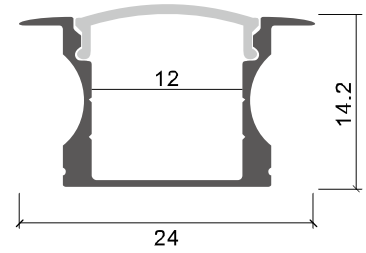

Corner Installation

plastic end cap

A variety of angles connectors

Description

Size: LX14.9X8.6mm
 Material: 6063-T5
 Surface: silver
 Cover: PC
 Apply: LED strip light
 Available Length: 0.5~2.5m

Installation

LT-613

Description

Size:	LX17.2X14.4mm
Material:	6063-T5
Surface:	silver
Cover:	PC
Apply:	LED strip light
Available Length:	0.5~2.5m

Installation

end cap x2

clip x2

Description

Size:	LX24X14.2mm
Material:	6063-T5
Surface:	silver
Cover:	PC
Apply:	LED strip light
Available Length:	0.5~2.5m