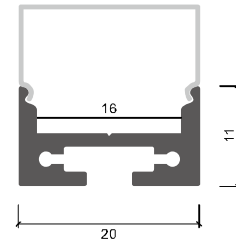

Installation

end cap x2

clip x2

Description

Size:	LX39X8.6mm
Material:	6063-T5
Surface:	silver
Cover:	PC
Apply:	LED strip light
Available Length:	0.5~2.5m

Installation

end cap x2

clip x2