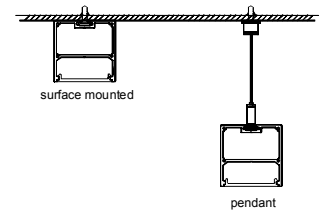

Size: LX30X30mm
 Material: 6063-T5
 Surface: silver
 Cover: PC
 Apply: LED strip light
 Available Length: 0.5~2.5m

Installation

end cap x2

clip x2

wire

Description

Size: LX30X10mm
 Material: 6063-T5
 Surface: silver
 Cover: PC
 Apply: LED strip light
 Available Length: 0.5~2.5m