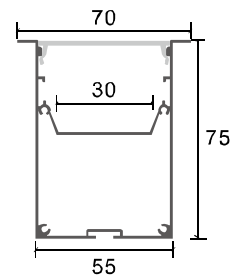

Description

Size: LX118X35mm
Material: 6063-T5
Surface: silver
Cover: PC
Apply: LED strip light
Available Length: 0.5~2.5m

Installation

Description

Size: LX70X75mm
Material: 6063-T5
Surface: silver
Cover: PC
Apply: LED strip light
Available Length: 0.5~2.5m

Installation