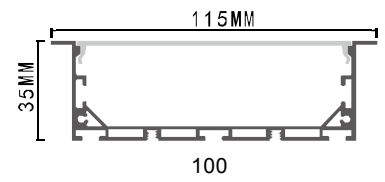

LT-8035A

Description

Size: LX95X35mm
 Material: 6063-T5
 Surface: silver
 Cover: PC
 Apply: LED strip light
 Available Length: 0.5~2.5m

Installation

end cap x2

clip x2

LT-10035A

Description