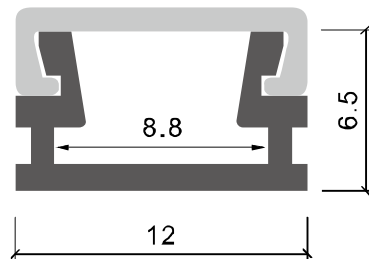

Description

Size: LX12X6.5mm
Material: 6063-T5
Surface: silver
Cover: PC
Apply: LED strip light
Available Length: 0.5~2.5m

Installation

Description

Size: LX8X8mm
Material: 6063-T5
Surface: silver
Cover: PC
Apply: LED strip light
Available Length: 0.5~2.5m

Installation