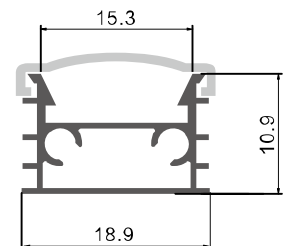

Description

Size:	LX17.8X10.5mm
Material:	6063-T5
Surface:	silver
Cover:	PC
Apply:	LED strip light
Available Length:	0.5~2.5m

Installation

Description

Size:	LX18.9X10.9mm
Material:	6063-T5
Surface:	silver
Cover:	PC
Apply:	LED strip light
Available Length:	0.5~2.5m

Installation