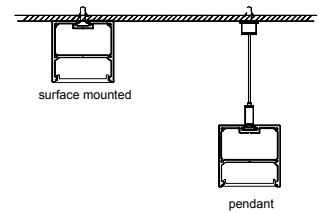

Size: LX40X70mm
 Material: 6063-T5
 Surface: silver
 Cover: PC
 Apply: LED strip light
 Available Length: 0.5~2.5m

Installation

Description

Size: LX150X80mm
 Material: 6063-T5
 Surface: silver
 Cover: PC
 Apply: LED strip light
 Available Length: 0.5~2.5m