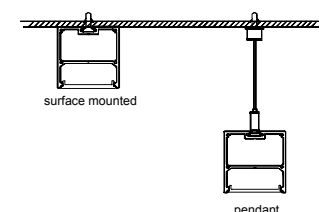

Installation

end cap x2