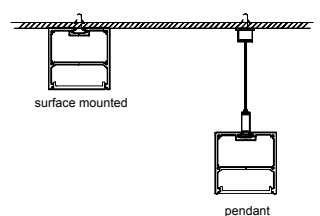

Installation

end cap x2