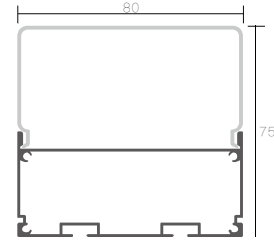

Size: LX65X63mm
 Material: 6063-T5
 Surface: silver
 Cover: PC
 Apply: LED strip light
 Available Length: 0.5~2.5m

Installation

end cap x2

clip x2

wire

LT-301

Description

Size: LX80X75mm
 Material: 6063-T5
 Surface: silver
 Cover: PC
 Apply: LED strip light
 Available Length: 0.5~2.5m