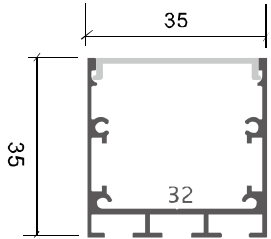

Description

Size:	LX93X76mm
Material:	6063-T5
Surface:	silver
Cover:	PC
Apply:	LED strip light
Available Length:	0.5~2.5m

Installation

Description

Size:	LX35X35mm
Material:	6063-T5
Surface:	silver
Cover:	PC
Apply:	LED strip light
Available Length:	0.5~2.5m

Installation