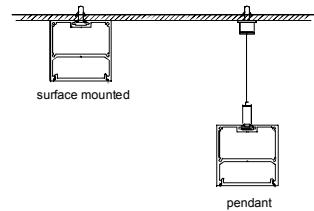

Installation

end cap x2