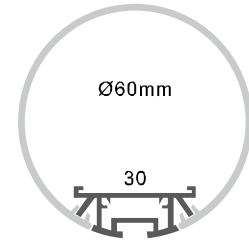

Installation

end cap x2

clip x2

wire

Description

Size:	LX60X60mm
Material:	6063-T5
Surface:	silver
Cover:	PC
Apply:	LED strip light
Available Length:	0.5~2.5m

Installation

Description