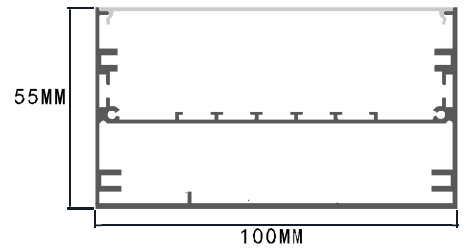

LT-10055

Description

Size: LX100X55mm
Material: 6063-T5
Surface: silver
Cover: PC
Apply: LED strip light
Available Length: 0.5~2.5m

Installation

LT-8075M

Description

Size: LX80X70mm
Material: 6063-T5
Surface: silver
Cover: PC
Apply: LED strip light
Available Length: 0.5~2.5m

Installation