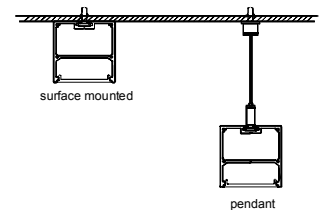

Installation

end cap x2

clip x2

wire

LT-5550M

Description

Size: LX55X50mm
 Material: 6063-T5
 Surface: silver
 Cover: PC
 Apply: LED strip light
 Available Length: 0.5~2.5m

Installation