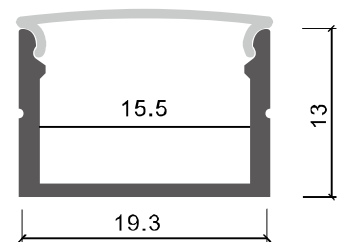

Description

Size: LX19X19mm
 Material: 6063-T5
 Surface: silver
 Cover: PC
 Apply: LED strip light
 Available Length: 0.5~2.5m

Corner Installation

end cap x2

clip x2

Description

Size: LX19.3X13mm
 Material: 6063-T5
 Surface: silver
 Cover: PC
 Apply: LED strip light
 Available Length: 0.5~2.5m