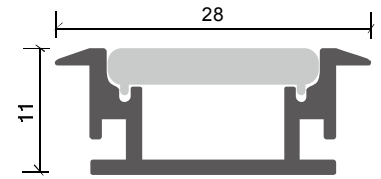

Description

Size:	LX28X11mm
Material:	6063-T5
Surface:	silver
Cover:	PC
Apply:	LED strip light
Available Length:	0.5~2.5m

Installation