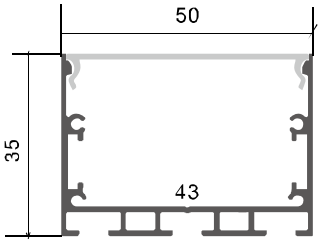

Description

Size: LX50X35mm
Material: 6063-T5
Surface: silver
Cover: PC
Apply: LED strip light
Available Length: 0.5~2.5m

Installation

Description

Size: LX100X75mm
Material: 6063-T5
Surface: silver
Cover: PC
Apply: LED strip light
Available Length: 0.5~2.5m

Installation