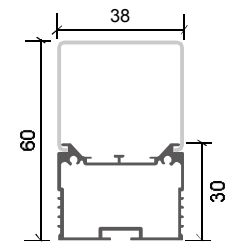

Installation

end cap x2

clip x2

wire

LT-304

Description

Size: LX38X60mm
 Material: 6063-T5
 Surface: silver
 Cover: PC
 Apply: LED strip light
 Available Length: 0.5~2.5m

Installation