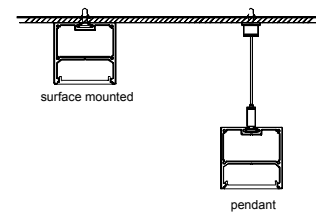

Installation

end cap x2