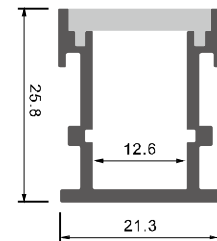

wire

Description

Size: LX29X14.5mm
 Material: 6063-T5
 Surface: silver
 Cover: PC
 Apply: LED strip light
 Available Length: 0.5~2.5m

end cap

end cap

Description

Size: LX21X26mm
 Material: 6063-T5
 Surface: silver
 Cover: PC
 Apply: LED strip light
 Available Length: 0.5~2.5m