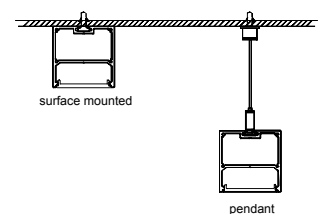

Installation

end cap x2