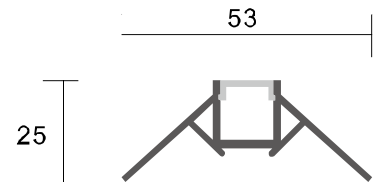

Size:	LX56X15mm
Material:	6063-T5
Surface:	silver
Cover:	PC
Apply:	LED strip light
Available Length:	0.5~2.5m

Installation

end cap x2

LT-646

Description

Size: LX53X25mm
 Material: 6063-T5
 Surface: silver
 Cover: PC
 Apply: LED strip light
 Available Length: 0.5~2.5m