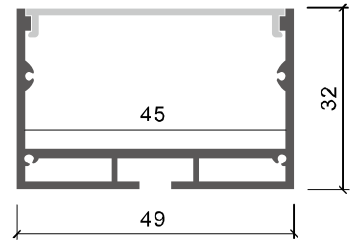

Description

Size:	LX49X32mm
Material:	6063-T5
Surface:	silver
Cover:	PC
Apply:	LED strip light
Available Length:	0.5~2.5m