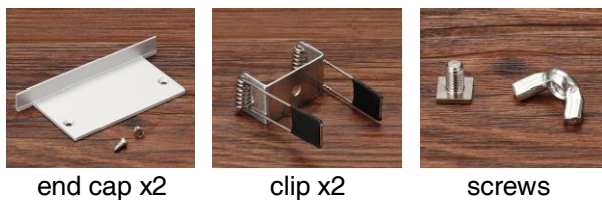

Description

Size:	LX60X60mm
Material:	6063-T5
Surface:	silver
Cover:	PC
Apply:	LED strip light
Available Length:	0.5~2.5m

Installation

Description

Size:	LX70X35mm
Material:	6063-T5
Surface:	silver
Cover:	PC
Apply:	LED strip light
Available Length:	0.5~2.5m

Installation