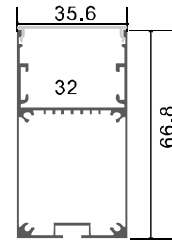

wire

LT-707A

Description

Size: LX50X75mm
 Material: 6063-T5
 Surface: silver
 Cover: PC
 Apply: LED strip light
 Available Length: 0.5~2.5m

Installation

end cap x2

clip x2

wire