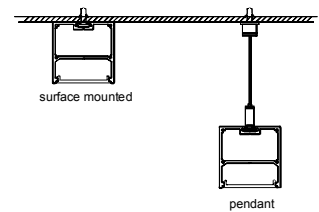

clip x2

LT-10055

Description

Size: LX100X55mm
 Material: 6063-T5
 Surface: silver
 Cover: PC
 Apply: LED strip light
 Available Length: 0.5~2.5m

Installation

end cap x2

clip x2

LT-8075M