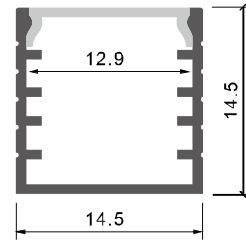

LT-402

Description

Size: LX20.5X14mm
 Material: 6063-T5
 Surface: silver
 Cover: PC
 Apply: LED strip light
 Available Length: 0.5~2.5m

Corner Installation

LT-403

Description

Size: LX35X50mm
 Material: 6063-T5
 Surface: silver
 Cover: PC
 Apply: LED strip light
 Available Length: 0.5~2.5m

Corner Installation

plastic end cap

A variety of angles connectors

Description

Size: LX14.9X8.6mm
 Material: 6063-T5
 Surface: silver
 Cover: PC
 Apply: LED strip light
 Available Length: 0.5~2.5m

Installation

Description

Size: LX13.2X7mm
 Material: 6063-T5
 Surface: silver
 Cover: PC
 Apply: LED strip light
 Available Length: 0.5~2.5m

Corner Installation

end cap x2

clip x2

Description

Size:	LX17.8X10.5mm
Material:	6063-T5
Surface:	silver
Cover:	PC
Apply:	LED strip light
Available Length:	0.5~2.5m

Installation

end cap x2

clip x2

Description

Size:	LX18.9X10.9mm
Material:	6063-T5
Surface:	silver
Cover:	PC
Apply:	LED strip light
Available Length:	0.5~2.5m

Installation

end cap x2

clip x2