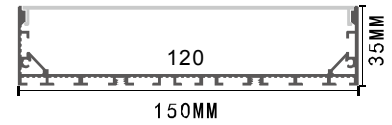

Size: LX120X35mm
 Material: 6063-T5
 Surface: silver
 Cover: PC
 Apply: LED strip light
 Available Length: 0.5~2.5m

Installation

end cap x2

clip x2

wire

LT-15035M

Description

Size: LX150X35mm
 Material: 6063-T5
 Surface: silver
 Cover: PC
 Apply: LED strip light
 Available Length: 0.5~2.5m