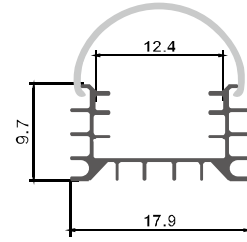

LT-402

Description

Size: LX20.5X14mm
 Material: 6063-T5
 Surface: silver
 Cover: PC
 Apply: LED strip light
 Available Length: 0.5~2.5m

Corner Installation

LT-403

Description

Size: LX35X50mm
 Material: 6063-T5
 Surface: silver
 Cover: PC
 Apply: LED strip light
 Available Length: 0.5~2.5m

clip x2

Description

Size: LX14.3X6.7mm
 Material: 6063-T5
 Surface: silver
 Cover: PC
 Apply: LED strip light
 Available Length: 0.5~2.5m

Installation

LT-507

Description

Size:	LX17.9X9.7mm
Material:	6063-T5
Surface:	silver
Cover:	PC
Apply:	LED strip light
Available Length:	0.5~2.5m

Installation

end cap x2

clip x2

LT-508

Description

Size:	LX24.7X7mm
Material:	6063-T5
Surface:	silver
Cover:	PC
Apply:	LED strip light
Available Length:	0.5~2.5m

Installation

end cap x2