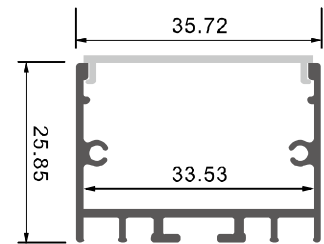

clip x2

Description

Size: LX23.6X27.6mm
 Material: 6063-T5
 Surface: silver
 Cover: PC
 Apply: LED strip light
 Available Length: 0.5~2.5m

Installation

surface mounted

end cap x2

clip x2

wire