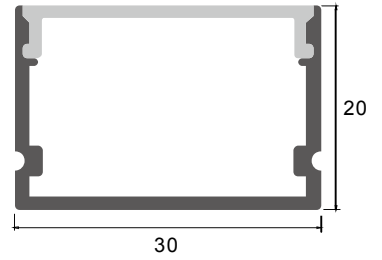

Description

Size: LX30X20mm
Material: 6063-T5
Surface: silver
Cover: PC
Apply: LED strip light
Available Length: 0.5~2.5m

Installation