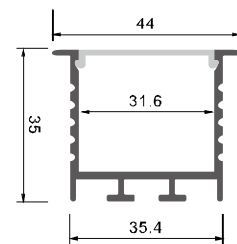

Description

Size: LX36X67mm
 Material: 6063-T5
 Surface: silver
 Cover: PC
 Apply: LED strip light
 Available Length: 0.5~2.5m

Installation

end cap x2

clip x2

wire

Description

Size: LX44X35mm
 Material: 6063-T5
 Surface: silver
 Cover: PC
 Apply: LED strip light
 Available Length: 0.5~2.5m