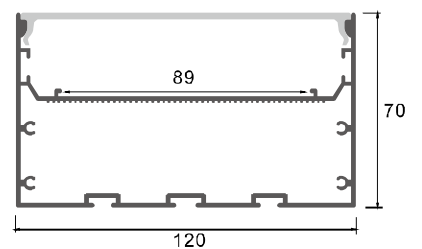

Installation