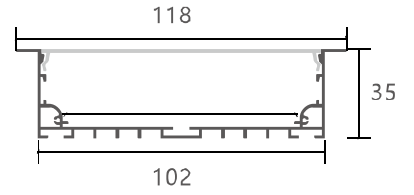

Description

Size: LX118X35mm
Material: 6063-T5
Surface: silver
Cover: PC
Apply: LED strip light
Available Length: 0.5~2.5m