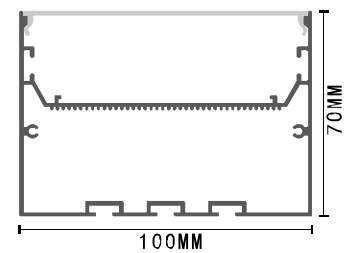

Size: LX55X32mm
 Material: 6063-T5
 Surface: silver
 Cover: PC
 Apply: LED strip light
 Available Length: 0.5~2.5m

Installation

end cap x2

clip x2

wire

LT-10070MG

Description

Size: LX100X70mm
 Material: 6063-T5
 Surface: silver
 Cover: PC
 Apply: LED strip light
 Available Length: 0.5~2.5m