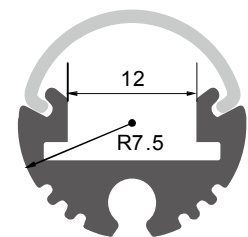

Installation

end cap x2

wire

LT-629A

Description

Size:	LX15X15mm
Material:	6063-T5
Surface:	silver
Cover:	PC
Apply:	LED strip light
Available Length:	0.5~2.5m

Installation

end cap x2