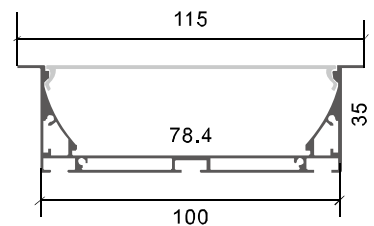

LT-10035AJ