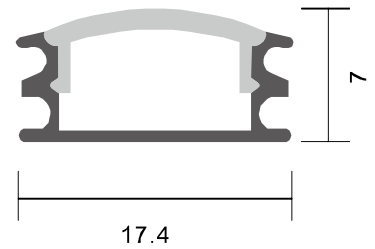

Description

Size: LX17.4X7mm
Material: 6063-T5
Surface: silver
Cover: PC
Apply: LED strip light
Available Length: 0.5~2.5m

Corner Installation

Description

Size: LX13.2X7mm
Material: 6063-T5
Surface: silver
Cover: PC
Apply: LED strip light
Available Length: 0.5~2.5m

Corner Installation