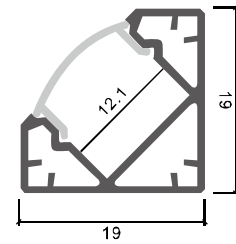

Description

Size: LX19X19mm
Material: 6063-T5
Surface: silver
Cover: PC
Apply: LED strip light
Available Length: 0.5~2.5m

Corner Installation

Description

Size: LX19.3X13mm
Material: 6063-T5
Surface: silver
Cover: PC
Apply: LED strip light
Available Length: 0.5~2.5m

Installation