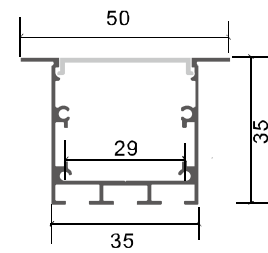

Installation

Description

Size: LX100X75mm
 Material: 6063-T5
 Surface: silver
 Cover: PC
 Apply: LED strip light
 Available Length: 0.5~2.5m

Installation

LT-5035AA

Description

Size: LX50X35mm
 Material: 6063-T5
 Surface: silver
 Cover: PC
 Apply: LED strip light
 Available Length: 0.5~2.5m