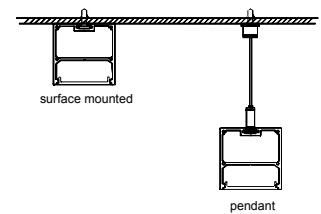

Installation

end cap x2