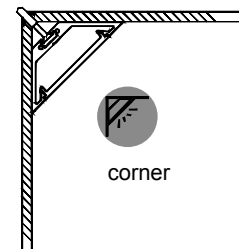

Corner Installation

end cap x2