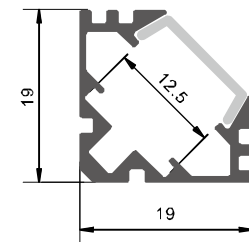

Description

Size:	LX28.2X12.3mm
Material:	6063-T5
Surface:	silver
Cover:	PC
Apply:	LED strip light
Available Length:	0.5~2.5m

Installation

Description

Size:	LX19X19mm
Material:	6063-T5
Surface:	silver
Cover:	PC
Apply:	LED strip light
Available Length:	0.5~2.5m

Installation