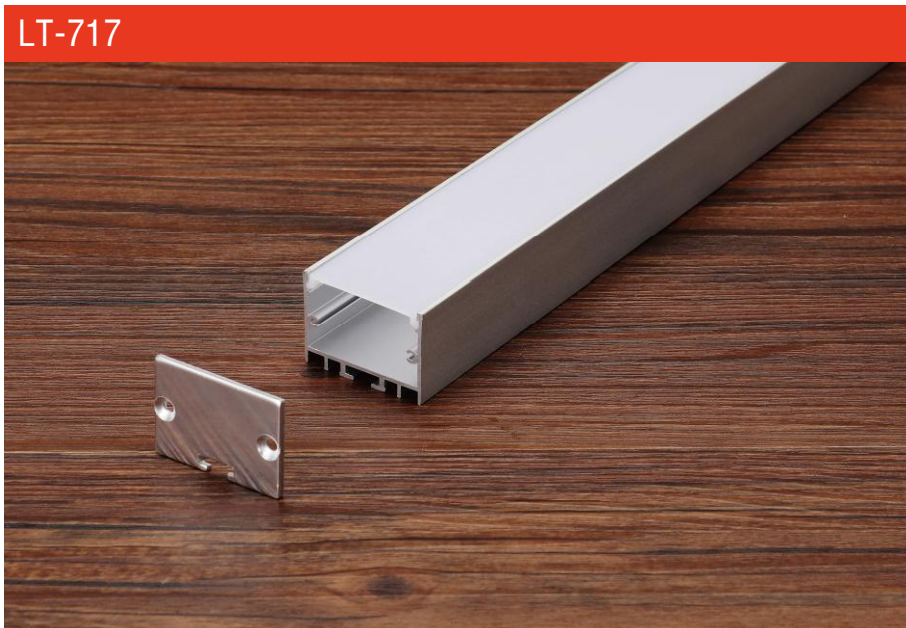

clip x2

Description

Size: LX23.6X27.6mm
 Material: 6063-T5
 Surface: silver
 Cover: PC
 Apply: LED strip light
 Available Length: 0.5~2.5m

Installation

surface mounted

end cap x2

clip x2

wire