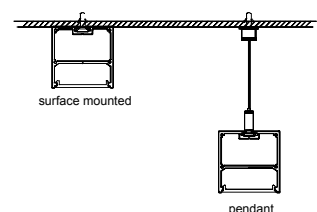

Installation

end cap x2