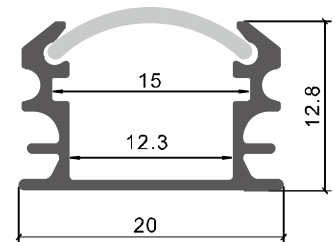

LT-402

Description

Size: LX20.5X14mm
 Material: 6063-T5
 Surface: silver
 Cover: PC
 Apply: LED strip light
 Available Length: 0.5~2.5m

Corner Installation

LT-403

Description

Size: LX35X50mm
 Material: 6063-T5
 Surface: silver
 Cover: PC
 Apply: LED strip light
 Available Length: 0.5~2.5m

Corner Installation

plastic end cap

A variety of angles connectors

Description

Size: LX14.9X8.6mm
 Material: 6063-T5
 Surface: silver
 Cover: PC
 Apply: LED strip light
 Available Length: 0.5~2.5m

Installation

end cap x2

clip x2

Description

Size: LX20X12.8mm
 Material: 6063-T5
 Surface: silver
 Cover: PC
 Apply: LED strip light
 Available Length: 0.5~2.5m

Installation

end cap x2

clip x2

Description