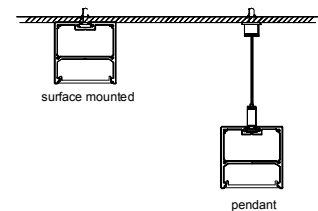

clip x2

wire

Description

Size: LX55X75mm
 Material: 6063-T5
 Surface: silver
 Cover: PC
 Apply: LED strip light
 Available Length: 0.5~2.5m

Installation

end cap x2

clip x2

wire