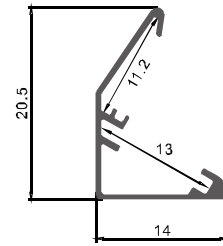

LT-402

Description

Size: LX20.5X14mm
 Material: 6063-T5
 Surface: silver
 Cover: PC
 Apply: LED strip light
 Available Length: 0.5~2.5m

Corner Installation

LT-403

Description

Size: LX35X50mm
 Material: 6063-T5
 Surface: silver
 Cover: PC
 Apply: LED strip light
 Available Length: 0.5~2.5m