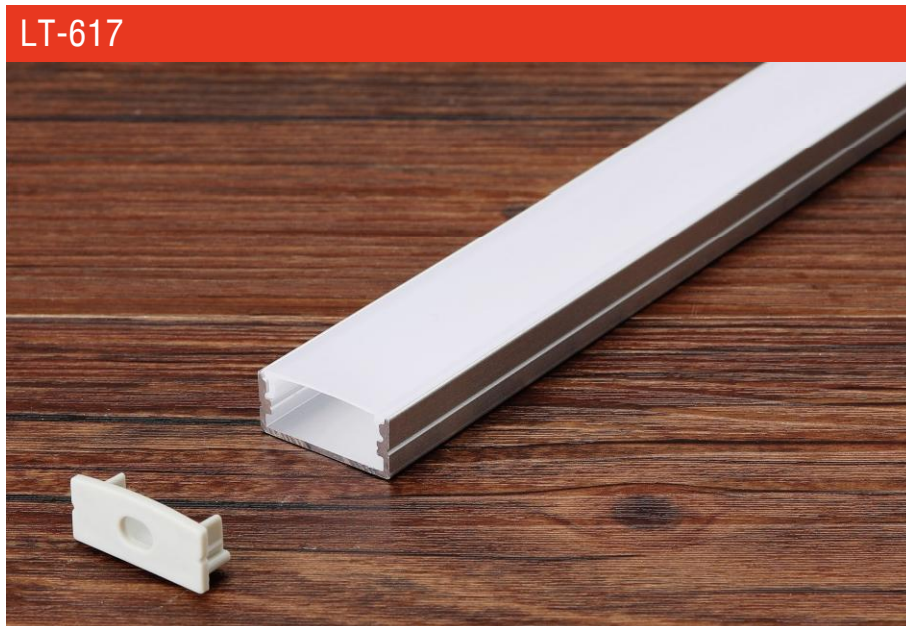

Description

Size: LX23.5X9.8mm
Material: 6063-T5
Surface: silver
Cover: PC
Apply: LED strip light
Available Length: 0.5~2.5m