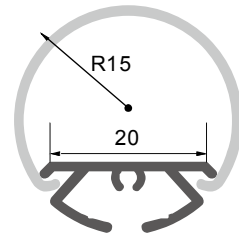

Description

Size: LX50X20mm
 Material: 6063-T5
 Surface: silver
 Cover: PC
 Apply: LED strip light
 Available Length: 0.5~2.5m

Installation

surface mounted

end cap x2

clip x2

Description

Size:	LX30X30mm
Material:	6063-T5
Surface:	silver
Cover:	PC
Apply:	LED strip light
Available Length:	0.5~2.5m