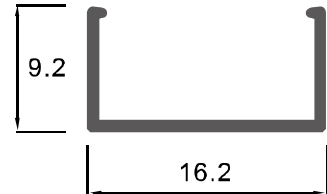

Installation

end cap x2

clip x2

magnet

LT-526

Description

Size:	LX16.2X9.2mm
Material:	6063-T5
Surface:	silver
Cover:	PC
Apply:	LED strip light
Available Length:	0.5~2.5m

Installation