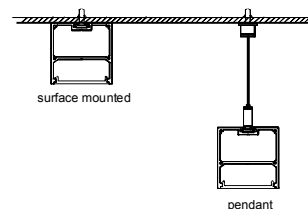

end cap x2

clip x2

wire

LT-6035M

Description

Size: LX60X35mm
 Material: 6063-T5
 Surface: silver
 Cover: PC
 Apply: LED strip light
 Available Length: 0.5~2.5m

Installation

end cap x2