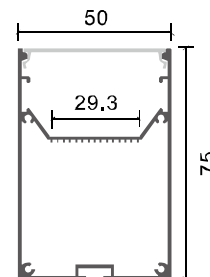

LT-706B

Description

Size: LX50X35mm
Material: 6063-T5
Surface: silver
Cover: PC
Apply: LED strip light
Available Length: 0.5~2.5m

Installation

LT-707A

Description

Size: LX50X75mm
Material: 6063-T5
Surface: silver
Cover: PC
Apply: LED strip light
Available Length: 0.5~2.5m

Installation