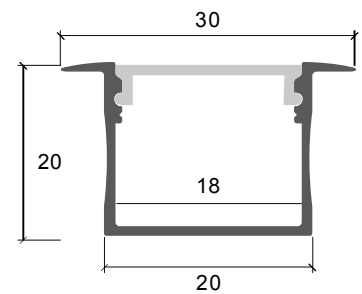

Description

Size: LX30X20mm
Material: 6063-T5
Surface: silver
Cover: PC
Apply: LED strip light
Available Length: 0.5~2.5m

Installation