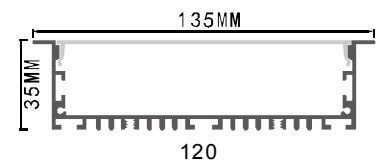

Size: LX115X35mm
 Material: 6063-T5
 Surface: silver
 Cover: PC
 Apply: LED strip light
 Available Length: 0.5~2.5m

Installation

end cap x2

clip x2

LT-12035A

Description

Size: LX135X35mm
 Material: 6063-T5
 Surface: silver
 Cover: PC
 Apply: LED strip light
 Available Length: 0.5~2.5m