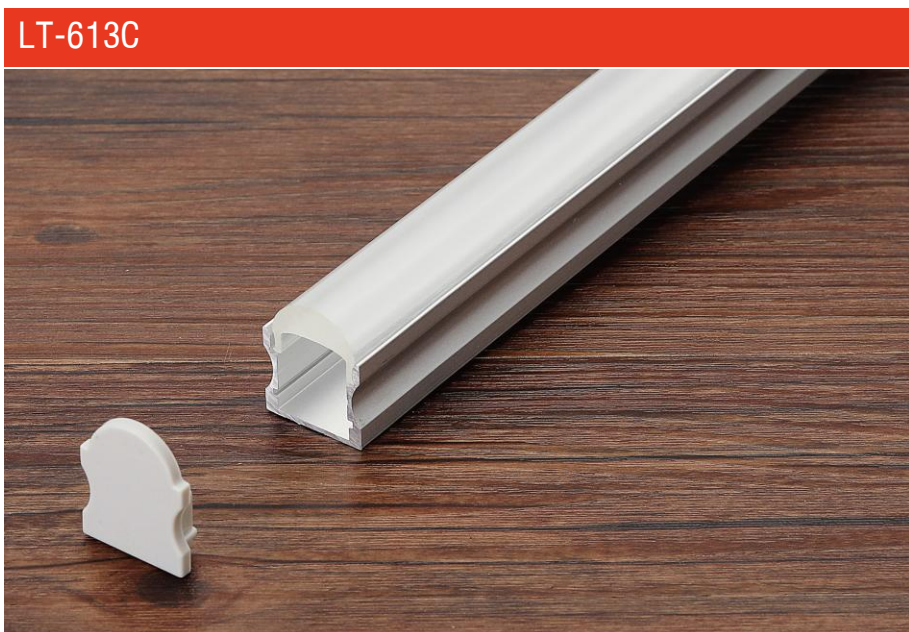

Description

Size:	LX17X14.5mm
Material:	6063-T5
Surface:	silver
Cover:	PC
Apply:	LED strip light
Available Length:	0.5~2.5m

Installation