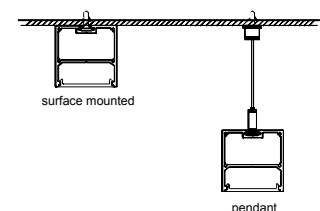

clip x2

LT-5070MG

Description

Size:	LX50X70mm
Material:	6063-T5
Surface:	silver
Cover:	PC
Apply:	LED strip light
Available Length:	0.5~2.5m

Installation

end cap x2

clip x2

wire