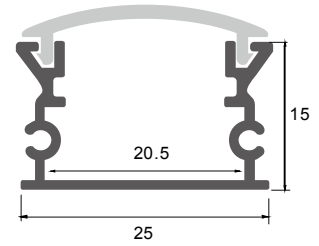

LT-612

Description

Size:	LX25X15mm
Material:	6063-T5
Surface:	silver
Cover:	PC
Apply:	LED strip light
Available Length:	0.5~2.5m

Installation

LT-613

Description

Size:	LX17.2X14.4mm
Material:	6063-T5
Surface:	silver
Cover:	PC
Apply:	LED strip light
Available Length:	0.5~2.5m

Installation