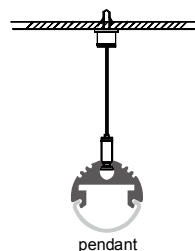

Installation

end cap x2

wire

LT-629A

Description

Size:	LX15X15mm
Material:	6063-T5
Surface:	silver
Cover:	PC
Apply:	LED strip light
Available Length:	0.5~2.5m

Installation

end cap x2