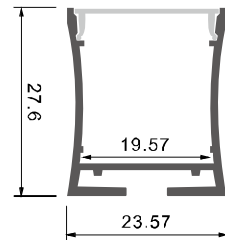

Description

Size: LX36X27.6mm
Material: 6063-T5
Surface: silver
Cover: PC
Apply: LED strip light
Available Length: 0.5~2.5m

Installation

Description

Size: LX23.6X27.6mm
Material: 6063-T5
Surface: silver
Cover: PC
Apply: LED strip light
Available Length: 0.5~2.5m

Installation