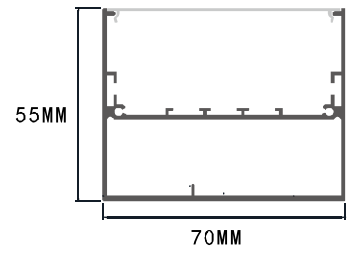

Description

Size: LX55X55mm
 Material: 6063-T5
 Surface: silver
 Cover: PC
 Apply: LED strip light
 Available Length: 0.5~2.5m

Installation

end cap x2

clip x2

LT-7055

Description

Size: LX70X55mm
 Material: 6063-T5
 Surface: silver
 Cover: PC
 Apply: LED strip light
 Available Length: 0.5~2.5m