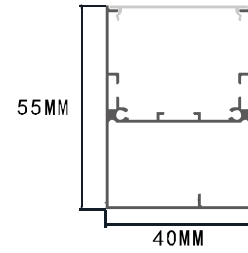

Installation

end cap x2

clip x2

LT-4055

Description

Size:	LX40X55mm
Material:	6063-T5
Surface:	silver
Cover:	PC
Apply:	LED strip light
Available Length:	0.5~2.5m

Installation

end cap x2