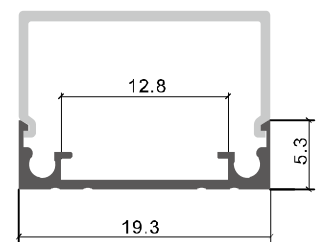

Size: LX15.5X5.9mm
 Material: 6063-T5
 Surface: silver
 Cover: PC
 Apply: LED strip light
 Available Length: 0.5~2.5m

Installation

end cap x2

clip x2

Description

Size: LX19.3X5.3mm
 Material: 6063-T5
 Surface: silver
 Cover: PC
 Apply: LED strip light
 Available Length: 0.5~2.5m