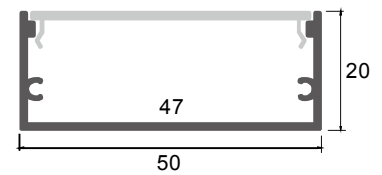

Installation

end cap x2

LT-702

Description

Size: LX32.5X13.3mm
 Material: 6063-T5
 Surface: silver
 Cover: PC
 Apply: LED strip light
 Available Length: 0.5~2.5m

Installation wall mounted

end cap x2

LT-5020