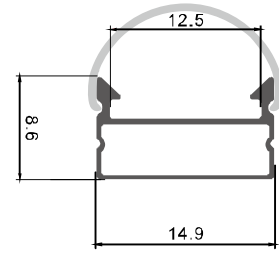

LT-402

Description

Size: LX20.5X14mm
 Material: 6063-T5
 Surface: silver
 Cover: PC
 Apply: LED strip light
 Available Length: 0.5~2.5m

Corner Installation

LT-403

Description

Size: LX35X50mm
 Material: 6063-T5
 Surface: silver
 Cover: PC
 Apply: LED strip light
 Available Length: 0.5~2.5m

Corner Installation

plastic end cap

A variety of angles connectors

Description

Size: LX14.9X8.6mm
 Material: 6063-T5
 Surface: silver
 Cover: PC
 Apply: LED strip light
 Available Length: 0.5~2.5m

Installation