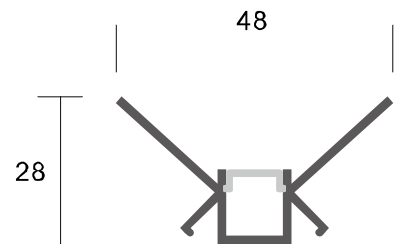

LT-646

Description

Size: LX53X25mm
Material: 6063-T5
Surface: silver
Cover: PC
Apply: LED strip light
Available Length: 0.5~2.5m

Corner Installation

LT-647

Description

Size: LX48X28mm
Material: 6063-T5
Surface: silver
Cover: PC
Apply: LED strip light
Available Length: 0.5~2.5m

Corner Installation