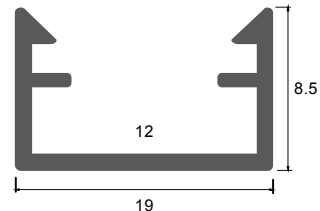

Installation

end cap x2

clip x2

end cap x2

Description

Size: LX19X8.5mm
 Material: 6063-T5
 Surface: silver
 Cover: PC
 Apply: LED strip light
 Available Length: 0.5~2.5m

Installation

end cap x2