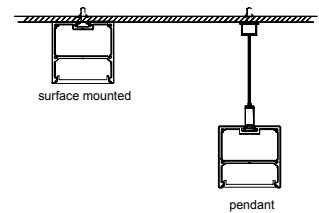

Installation

end cap x2