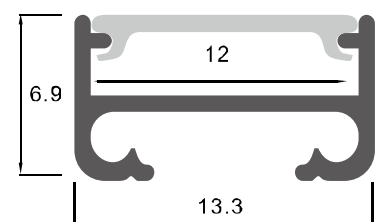

Description

Size: LX14.5X14.5mm
 Material: 6063-T5
 Surface: silver
 Cover: PC
 Apply: LED strip light
 Available Length: 0.5~2.5m

Installation

end cap x2

clip x2

Description

Size: LX13.3X6.9mm
 Material: 6063-T5
 Surface: silver
 Cover: PC
 Apply: LED strip light
 Available Length: 0.5~2.5m