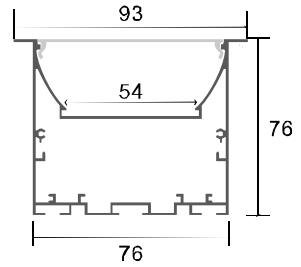

Description

Size:	LX93X76mm
Material:	6063-T5
Surface:	silver
Cover:	PC
Apply:	LED strip light
Available Length:	0.5~2.5m

Installation

Description

Size:	LX35X35mm
Material:	6063-T5
Surface:	silver
Cover:	PC
Apply:	LED strip light
Available Length:	0.5~2.5m

Installation