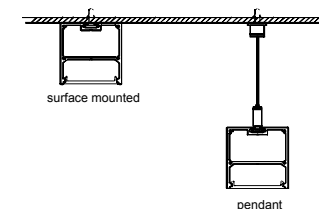

Size: LX65X63mm
 Material: 6063-T5
 Surface: silver
 Cover: PC
 Apply: LED strip light
 Available Length: 0.5~2.5m

Installation

end cap x2

clip x2

wire

LT-301

Description

Size: LX80X75mm
 Material: 6063-T5
 Surface: silver
 Cover: PC
 Apply: LED strip light
 Available Length: 0.5~2.5m