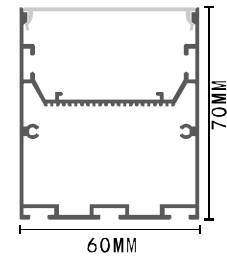

LT-6070M

Description

Size: LX60X70mm
Material: 6063-T5
Surface: silver
Cover: PC
Apply: LED strip light
Available Length: 0.5~2.5m

Installation

LT-5555

Description

Size: LX55X55mm
Material: 6063-T5
Surface: silver
Cover: PC
Apply: LED strip light
Available Length: 0.5~2.5m

Installation