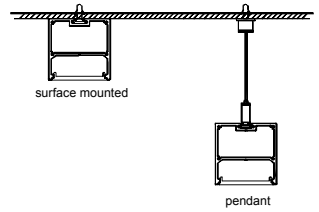

Installation