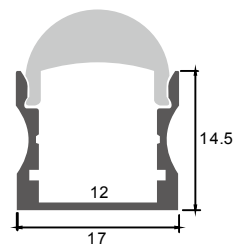

Description

Size:	LX24X14.2mm
Material:	6063-T5
Surface:	silver
Cover:	PC
Apply:	LED strip light
Available Length:	0.5~2.5m

Installation

Description

Size:	LX17X14.5mm
Material:	6063-T5
Surface:	silver
Cover:	PC
Apply:	LED strip light
Available Length:	0.5~2.5m

Installation