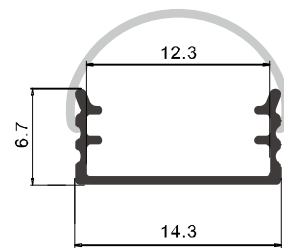

Size: LX16.6X9.7mm
 Material: 6063-T5
 Surface: silver
 Cover: PC
 Apply: LED strip light
 Available Length: 0.5~2.5m

Installation

end cap x2

clip x2

Description

Size: LX17.4X12.1mm
 Material: 6063-T5
 Surface: silver
 Cover: PC
 Apply: LED strip light
 Available Length: 0.5~2.5m

Installation

end cap x2

clip x2

end cap x2

Description

Size: LX19X8.5mm
 Material: 6063-T5
 Surface: silver
 Cover: PC
 Apply: LED strip light
 Available Length: 0.5~2.5m

Installation

end cap x2

clip x2

Description

Size: LX14.3X6.7mm
 Material: 6063-T5
 Surface: silver
 Cover: PC
 Apply: LED strip light
 Available Length: 0.5~2.5m

Installation

LT-507

Description

Size:	LX17.9X9.7mm
Material:	6063-T5
Surface:	silver
Cover:	PC
Apply:	LED strip light
Available Length:	0.5~2.5m