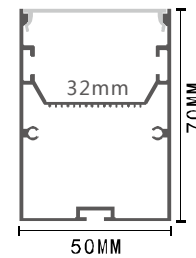

LT-4055

Description

Size:	LX40X55mm
Material:	6063-T5
Surface:	silver
Cover:	PC
Apply:	LED strip light
Available Length:	0.5~2.5m

Installation

LT-5070MG

Description

Size:	LX50X70mm
Material:	6063-T5
Surface:	silver
Cover:	PC
Apply:	LED strip light
Available Length:	0.5~2.5m

Installation