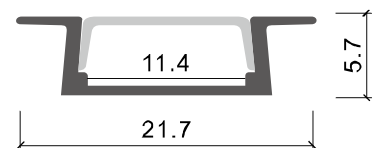

Installation

end cap x2

clip x2

Description

Size: LX23.5X9.8mm
 Material: 6063-T5
 Surface: silver
 Cover: PC
 Apply: LED strip light
 Available Length: 0.5~2.5m

Installation

end cap x2

clip x2