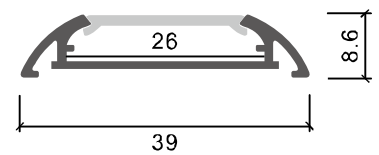

Description

Size:	LX30.3X9.8mm
Material:	6063-T5
Surface:	silver
Cover:	PC
Apply:	LED strip light
Available Length:	0.5~2.5m

Installation

Description

Size:	LX39X8.6mm
Material:	6063-T5
Surface:	silver
Cover:	PC
Apply:	LED strip light
Available Length:	0.5~2.5m

Installation