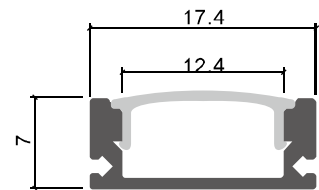

clip x2

Description

Size: LX24.7X7mm
 Material: 6063-T5
 Surface: silver
 Cover: PC
 Apply: LED strip light
 Available Length: 0.5~2.5m

Installation

end cap x2

clip x2

Description

Size: LX17.4X7mm
 Material: 6063-T5
 Surface: silver
 Cover: PC
 Apply: LED strip light
 Available Length: 0.5~2.5m