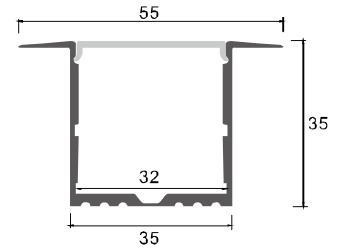

LT-5535AM

Description

Size: LX10X10mm
Material: 6063-T5
Surface: silver
Cover: PC
Apply: LED strip light
Available Length: 0.5~2.5m