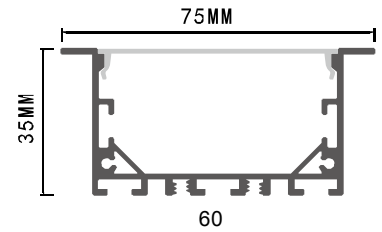

ILT-6035A

Description

Size: LX75X35mm
Material: 6063-T5
Surface: silver
Cover: PC
Apply: LED strip light
Available Length: 0.5~2.5m

Corner Installation

LT-8035A

Description

Size: LX95X35mm
Material: 6063-T5
Surface: silver
Cover: PC
Apply: LED strip light
Available Length: 0.5~2.5m

Installation