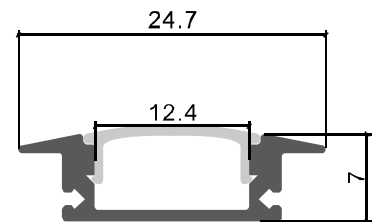

Installation

end cap x2

clip x2

LT-508

Description

Size:	LX24.7X7mm
Material:	6063-T5
Surface:	silver
Cover:	PC
Apply:	LED strip light
Available Length:	0.5~2.5m

Installation

end cap x2