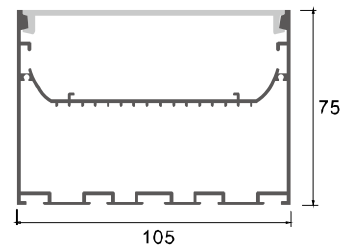

Description

Size: LX105X75mm
Material: 6063-T5
Surface: silver
Cover: PC
Apply: LED strip light
Available Length: 0.5~2.5m

Installation

Description

Size: LX120X70mm
Material: 6063-T5
Surface: silver
Cover: PC
Apply: LED strip light
Available Length: 0.5~2.5m

Installation