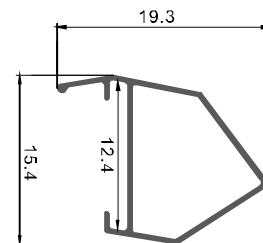

LT-402

Description

Size: LX20.5X14mm
 Material: 6063-T5
 Surface: silver
 Cover: PC
 Apply: LED strip light
 Available Length: 0.5~2.5m

Corner Installation

LT-403

Description

Size: LX35X50mm
 Material: 6063-T5
 Surface: silver
 Cover: PC
 Apply: LED strip light
 Available Length: 0.5~2.5m

Corner Installation

plastic end cap

A variety of angles connectors

Description

Size: LX14.9X8.6mm
 Material: 6063-T5
 Surface: silver
 Cover: PC
 Apply: LED strip light
 Available Length: 0.5~2.5m

Installation