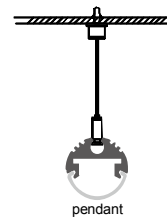

Installation

end cap x2