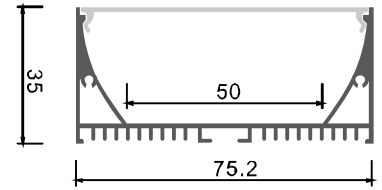

clip x2

Description

Size: LX90X35mm
 Material: 6063-T5
 Surface: silver
 Cover: PC
 Apply: LED strip light
 Available Length: 0.5~2.5m

Installation

recessed

end cap x2

clip x2

LT-811A