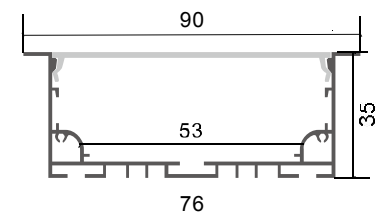

Installation

end cap x2

clip x2

wire

LT-7635A

Description

Size: LX90X35mm
 Material: 6063-T5
 Surface: silver
 Cover: PC
 Apply: LED strip light
 Available Length: 0.5~2.5m

Installation