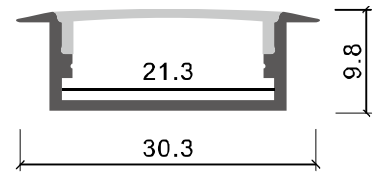

Description

Size: LX21.7X5.7mm
 Material: 6063-T5
 Surface: silver
 Cover: PC
 Apply: LED strip light
 Available Length: 0.5~2.5m

Installation

end cap x2

clip x2

Description

Size:	LX30.3X9.8mm
Material:	6063-T5
Surface:	silver
Cover:	PC
Apply:	LED strip light
Available Length:	0.5~2.5m