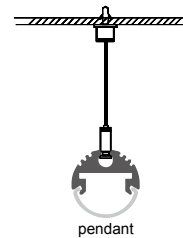

Installation

end cap x2

clip x2

wire

Description

Size:	LX60X60mm
Material:	6063-T5
Surface:	silver
Cover:	PC
Apply:	LED strip light
Available Length:	0.5~2.5m

Installation

Description