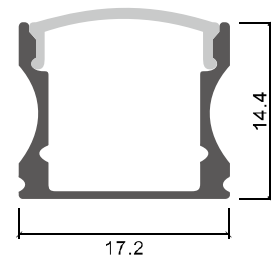

LT-402

Description

Size: LX20.5X14mm
 Material: 6063-T5
 Surface: silver
 Cover: PC
 Apply: LED strip light
 Available Length: 0.5~2.5m

Corner Installation

LT-403

Description

Size: LX35X50mm
 Material: 6063-T5
 Surface: silver
 Cover: PC
 Apply: LED strip light
 Available Length: 0.5~2.5m

Corner Installation

plastic end cap

A variety of angles connectors

Description

Size: LX14.9X8.6mm
 Material: 6063-T5
 Surface: silver
 Cover: PC
 Apply: LED strip light
 Available Length: 0.5~2.5m

Installation

Installation

clip x2

LT-612

Description

Size:	LX25X15mm
Material:	6063-T5
Surface:	silver
Cover:	PC
Apply:	LED strip light
Available Length:	0.5~2.5m

Installation

end cap x2

clip x2

LT-613

Description

Size:	LX17.2X14.4mm
Material:	6063-T5
Surface:	silver
Cover:	PC
Apply:	LED strip light
Available Length:	0.5~2.5m

Installation

end cap x2

clip x2

Description

Size:	LX24X14.2mm
Material:	6063-T5
Surface:	silver
Cover:	PC
Apply:	LED strip light
Available Length:	0.5~2.5m