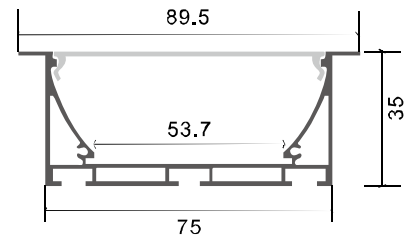

LT-7635AJ

Description

Size: LX90X35mm
Material: 6063-T5
Surface: silver
Cover: PC
Apply: LED strip light
Available Length: 0.5~2.5m

Installation

LT-10035AJ

Description

Size: LX10X10mm
Material: 6063-T5
Surface: silver
Cover: PC
Apply: LED strip light
Available Length: 0.5~2.5m

Installation