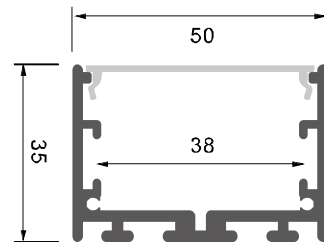

LT-706B

Description

Size: LX50X35mm
Material: 6063-T5
Surface: silver
Cover: PC
Apply: LED strip light
Available Length: 0.5~2.5m

Installation

LT-707A

Description

Size: LX50X75mm
Material: 6063-T5
Surface: silver
Cover: PC
Apply: LED strip light
Available Length: 0.5~2.5m

Installation