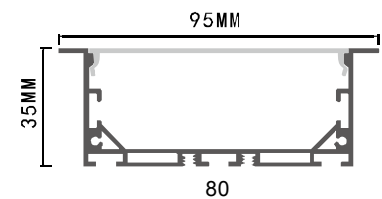

ILT-6035A

Description

Size: LX75X35mm
Material: 6063-T5
Surface: silver
Cover: PC
Apply: LED strip light
Available Length: 0.5~2.5m

Corner Installation

LT-8035A

Description

Size: LX95X35mm
Material: 6063-T5
Surface: silver
Cover: PC
Apply: LED strip light
Available Length: 0.5~2.5m

Installation