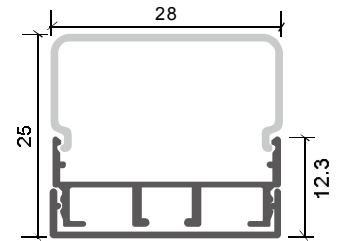

Corner Installation

end cap x2

clip x2

Description

Size:	LX19.1X11mm
Material:	6063-T5
Surface:	silver
Cover:	PC
Apply:	LED strip light
Available Length:	0.5~2.5m

Installation

end cap x2

Description