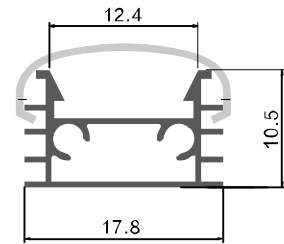

Description

Size: LX13.2X7mm
 Material: 6063-T5
 Surface: silver
 Cover: PC
 Apply: LED strip light
 Available Length: 0.5~2.5m

Corner Installation

end cap x2

clip x2

Description

Size:	LX17.8X10.5mm
Material:	6063-T5
Surface:	silver
Cover:	PC
Apply:	LED strip light
Available Length:	0.5~2.5m