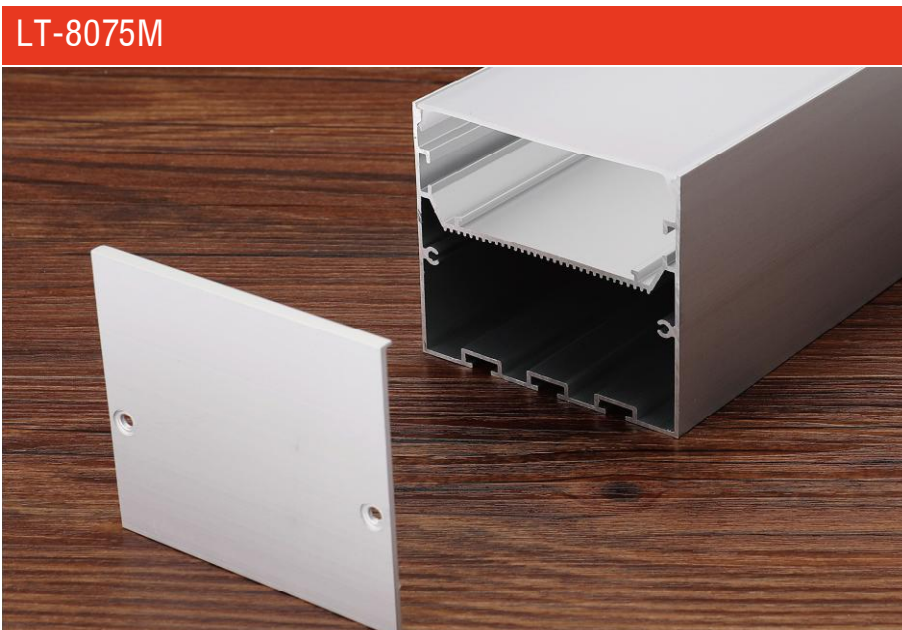

clip x2

LT-10055

Description

Size: LX100X55mm
 Material: 6063-T5
 Surface: silver
 Cover: PC
 Apply: LED strip light
 Available Length: 0.5~2.5m

Installation

end cap x2

clip x2

LT-8075M