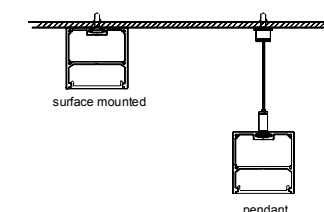

clip x2

wire

LT-8035M

Description

Size: LX80X35mm
 Material: 6063-T5
 Surface: silver
 Cover: PC
 Apply: LED strip light
 Available Length: 0.5~2.5m

Installation

end cap x2

clip x2