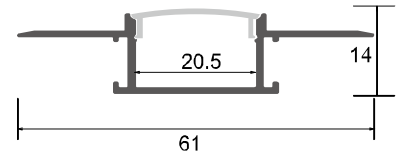

Corner Installation

end cap x2

LT-647

Description

Size: LX48X28mm
 Material: 6063-T5
 Surface: silver
 Cover: PC
 Apply: LED strip light
 Available Length: 0.5~2.5m

Corner Installation

end cap x2

LT-6114