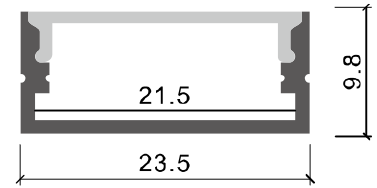

Description

Size: LX23.5X9.8mm
Material: 6063-T5
Surface: silver
Cover: PC
Apply: LED strip light
Available Length: 0.5~2.5m

Installation

Description

Size: LX21.7X5.7mm
Material: 6063-T5
Surface: silver
Cover: PC
Apply: LED strip light
Available Length: 0.5~2.5m

Installation