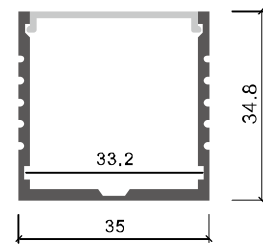

Description

Size: LX35X34.8mm
Material: 6063-T5
Surface: silver
Cover: PC
Apply: LED strip light
Available Length: 0.5~2.5m

Installation

Description

Size: LX90X35mm
Material: 6063-T5
Surface: silver
Cover: PC
Apply: LED strip light
Available Length: 0.5~2.5m

Installation