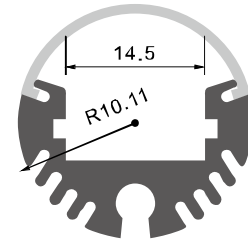

Description

Size: LX8X8mm
 Material: 6063-T5
 Surface: silver
 Cover: PC
 Apply: LED strip light
 Available Length: 0.5~2.5m

Installation

end cap x2

clip x2

LT-629

Description

Size:	LX 21*21mm
Material:	6063-T5
Surface:	silver
Cover:	PC
Apply:	LED strip light
Available Length:	0.5~2.5m