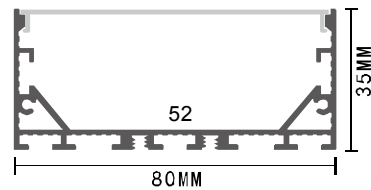

LT-6035M

Description

Size: LX60X35mm
Material: 6063-T5
Surface: silver
Cover: PC
Apply: LED strip light
Available Length: 0.5~2.5m

Installation

LT-8035M

Description

Size: LX80X35mm
Material: 6063-T5
Surface: silver
Cover: PC
Apply: LED strip light
Available Length: 0.5~2.5m

Installation