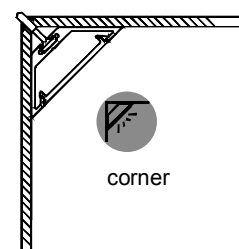

Corner Installation

end cap x2