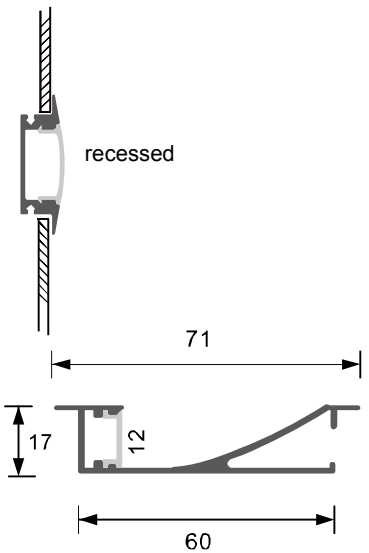

Installation