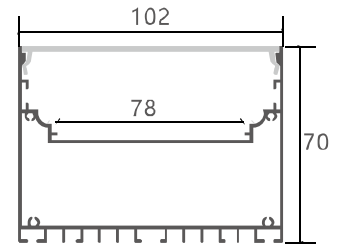

Description

Size: LX42X90mm
 Material: 6063-T5
 Surface: silver
 Cover: PC
 Apply: LED strip light
 Available Length: 0.5~2.5m

Installation

end cap x2

clip x2

wire

LT-10270M

Description