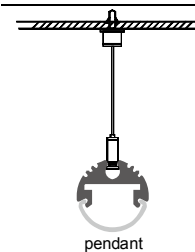

Installation

end cap x2