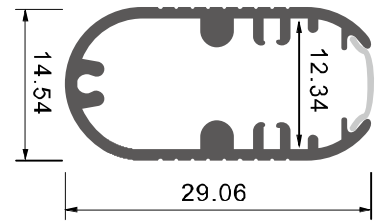

Description

Size: LX29X14.5mm
Material: 6063-T5
Surface: silver
Cover: PC
Apply: LED strip light
Available Length: 0.5~2.5m