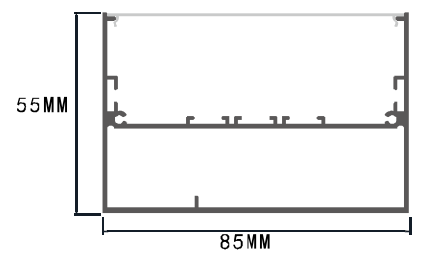

Installation

end cap x2

clip x2

LT-8555

Description

Size: LX85X55mm
 Material: 6063-T5
 Surface: silver
 Cover: PC
 Apply: LED strip light
 Available Length: 0.5~2.5m

Installation

end cap x2