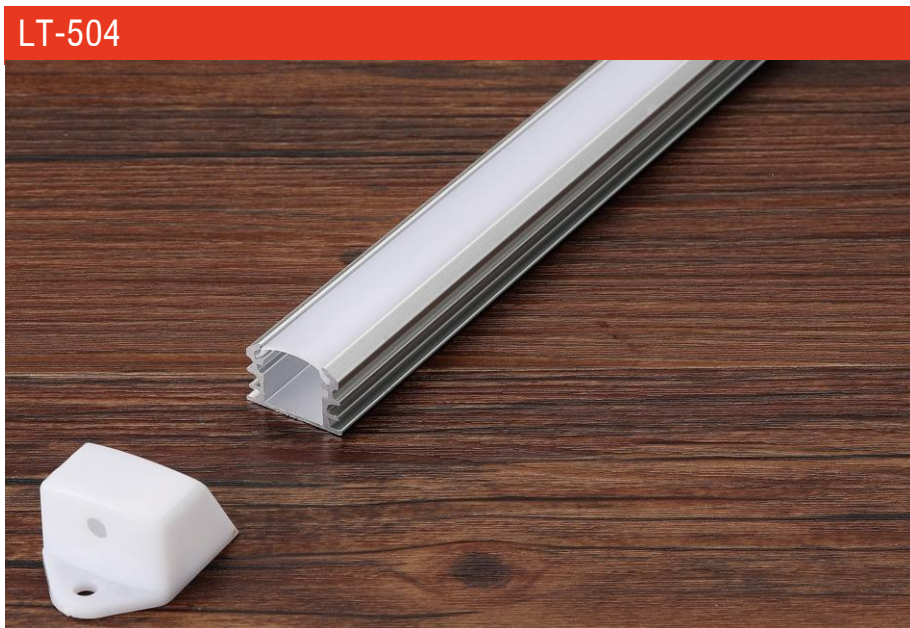

Corner Installation

plastic end cap

A variety of angles connectors

Description

Size: LX14.9X8.6mm
 Material: 6063-T5
 Surface: silver
 Cover: PC
 Apply: LED strip light
 Available Length: 0.5~2.5m

Installation

end cap x2

clip x2

Description

Size: LX20X12.8mm
 Material: 6063-T5
 Surface: silver
 Cover: PC
 Apply: LED strip light
 Available Length: 0.5~2.5m

Installation

end cap x2

clip x2

Description