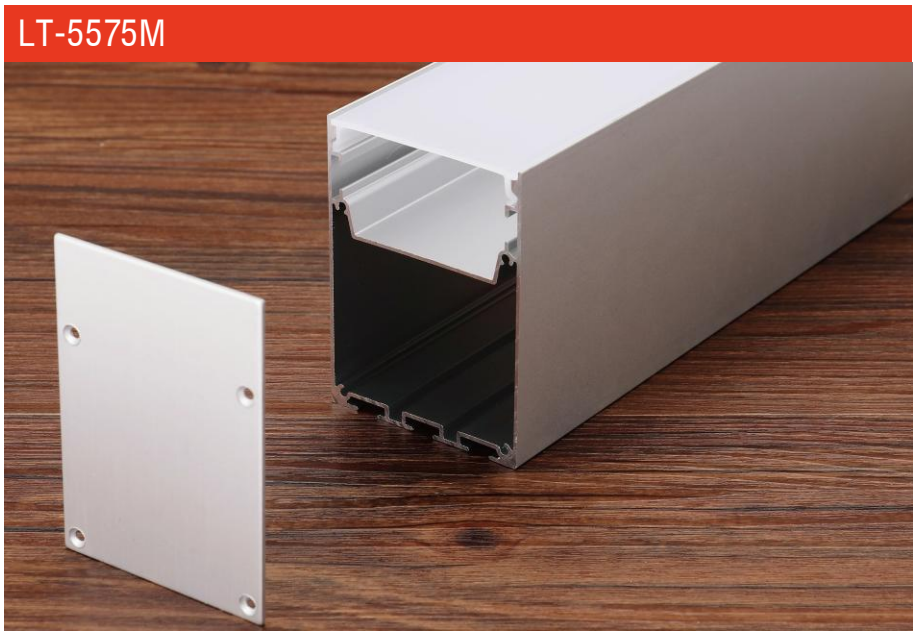

clip x2

wire

Description

Size: LX55X75mm
 Material: 6063-T5
 Surface: silver
 Cover: PC
 Apply: LED strip light
 Available Length: 0.5~2.5m

Installation

end cap x2

clip x2

wire