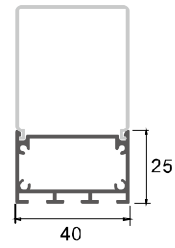

Description

Size: LX40X70mm
Material: 6063-T5
Surface: silver
Cover: PC
Apply: LED strip light
Available Length: 0.5~2.5m

Installation

Description

Size: LX150X80mm
Material: 6063-T5
Surface: silver
Cover: PC
Apply: LED strip light
Available Length: 0.5~2.5m

Installation