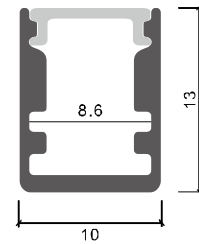

Corner Installation

plastic end cap

A variety of angles connectors

Description

Size: LX14.9X8.6mm
 Material: 6063-T5
 Surface: silver
 Cover: PC
 Apply: LED strip light
 Available Length: 0.5~2.5m

Installation

Description

Size: LX20X11mm
 Material: 6063-T5
 Surface: silver
 Cover: PC
 Apply: LED strip light
 Available Length: 0.5~2.5m

Installation

end cap x2

clip x2

suspended wire

Description

Size: LX10X13mm
 Material: 6063-T5
 Surface: silver
 Cover: PC
 Apply: LED strip light
 Available Length: 0.5~2.5m