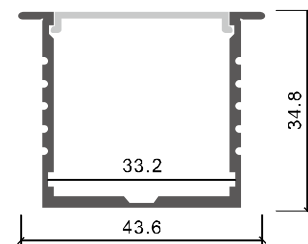

Description

Size: LX35.7X25.9mm
 Material: 6063-T5
 Surface: silver
 Cover: PC
 Apply: LED strip light
 Available Length: 0.5~2.5m

Installation

end cap x2

clip x2

wire

Description

Size: LX43.6X34.8mm
 Material: 6063-T5
 Surface: silver
 Cover: PC
 Apply: LED strip light
 Available Length: 0.5~2.5m