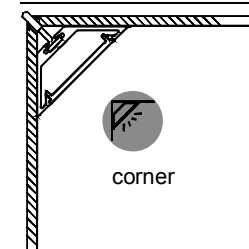

Installation

end cap x2