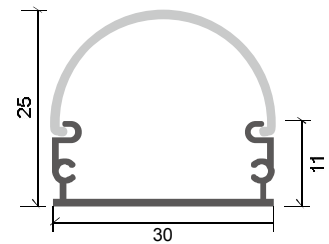

Description

Size:	LX30X30mm
Material:	6063-T5
Surface:	silver
Cover:	PC
Apply:	LED strip light
Available Length:	0.5~2.5m

Installation

Description

Size:	LX30X25mm
Material:	6063-T5
Surface:	silver
Cover:	PC
Apply:	LED strip light
Available Length:	0.5~2.5m

Installation