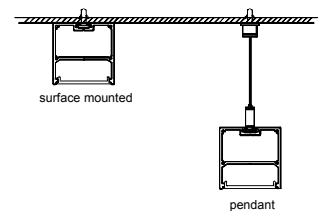

Installation