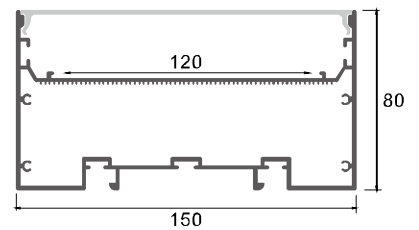

Size: LX40X70mm
 Material: 6063-T5
 Surface: silver
 Cover: PC
 Apply: LED strip light
 Available Length: 0.5~2.5m

Installation

Description

Size: LX150X80mm
 Material: 6063-T5
 Surface: silver
 Cover: PC
 Apply: LED strip light
 Available Length: 0.5~2.5m