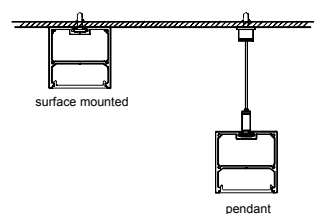

Installation

end cap x2