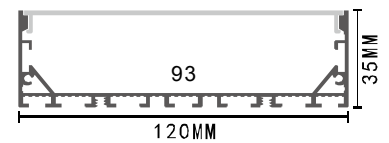

wire

Description

Size: LX100X35mm
 Material: 6063-T5
 Surface: silver
 Cover: PC
 Apply: LED strip light
 Available Length: 0.5~2.5m

Installation

end cap x2

clip x2

wire

Description