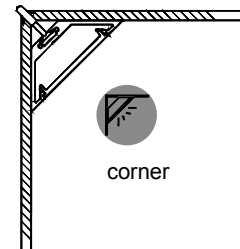

Corner Installation

end cap x2