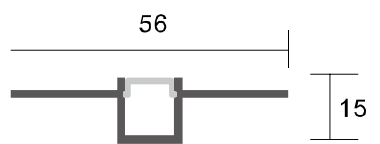

Installation

end cap x2

Description

Size:	LX28X11mm
Material:	6063-T5
Surface:	silver
Cover:	PC
Apply:	LED strip light
Available Length:	0.5~2.5m

Installation

end cap x2

clip x2

Description