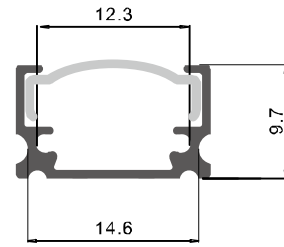

LT-402

Description

Size: LX20.5X14mm
 Material: 6063-T5
 Surface: silver
 Cover: PC
 Apply: LED strip light
 Available Length: 0.5~2.5m

Corner Installation

LT-403

Description

Size: LX35X50mm
 Material: 6063-T5
 Surface: silver
 Cover: PC
 Apply: LED strip light
 Available Length: 0.5~2.5m

Corner Installation

plastic end cap

A variety of angles connectors

Description

Size: LX14.9X8.6mm
 Material: 6063-T5
 Surface: silver
 Cover: PC
 Apply: LED strip light
 Available Length: 0.5~2.5m

Installation

end cap x2

clip x2

Description

Size: LX20X12.8mm
 Material: 6063-T5
 Surface: silver
 Cover: PC
 Apply: LED strip light
 Available Length: 0.5~2.5m

Installation

end cap x2

clip x2

Description

Size: LX16.6X9.7mm
 Material: 6063-T5
 Surface: silver
 Cover: PC
 Apply: LED strip light
 Available Length: 0.5~2.5m

Installation

end cap x2

clip x2

Description

Size: LX17.4X12.1mm
 Material: 6063-T5
 Surface: silver
 Cover: PC
 Apply: LED strip light
 Available Length: 0.5~2.5m