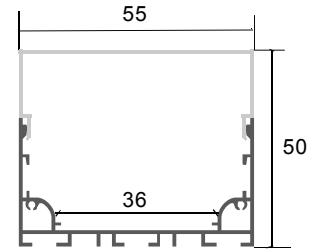

Installation

end cap x2

clip x2

wire

LT-5550M

Description

Size: LX55X50mm
 Material: 6063-T5
 Surface: silver
 Cover: PC
 Apply: LED strip light
 Available Length: 0.5~2.5m

Installation