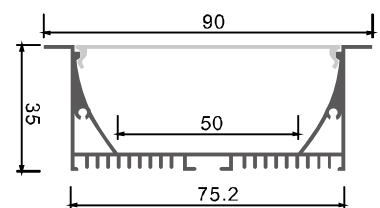

Description

Size: LX90X35mm
Material: 6063-T5
Surface: silver
Cover: PC
Apply: LED strip light
Available Length: 0.5~2.5m

Installation