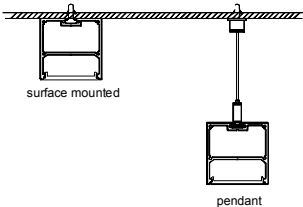

Installation

end cap x2   clip x2   wire