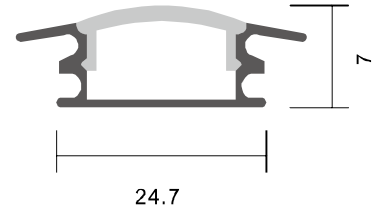

Description

Size: LX24.7X7mm
Material: 6063-T5
Surface: silver
Cover: PC
Apply: LED strip light
Available Length: 0.5~2.5m

Installation

Description

Size: LX17.4X7mm
Material: 6063-T5
Surface: silver
Cover: PC
Apply: LED strip light
Available Length: 0.5~2.5m

Installation