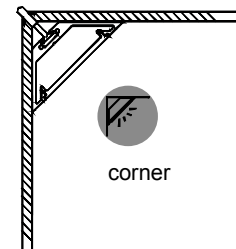

Corner Installation

end cap x2