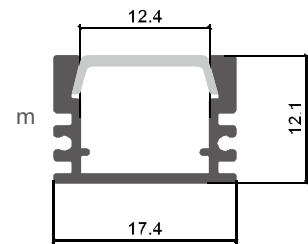

LT-402

Description

Size: LX20.5X14mm
 Material: 6063-T5
 Surface: silver
 Cover: PC
 Apply: LED strip light
 Available Length: 0.5~2.5m

Corner Installation

LT-403

Description

Size: LX35X50mm
 Material: 6063-T5
 Surface: silver
 Cover: PC
 Apply: LED strip light
 Available Length: 0.5~2.5m

Corner Installation

plastic end cap

A variety of angles connectors

Description

Size: LX14.9X8.6mm
 Material: 6063-T5
 Surface: silver
 Cover: PC
 Apply: LED strip light
 Available Length: 0.5~2.5m

Installation

Size: LX16.6X9.7mm
 Material: 6063-T5
 Surface: silver
 Cover: PC
 Apply: LED strip light
 Available Length: 0.5~2.5m

Installation

end cap x2

clip x2

Description

Size: LX17.4X12.1mm
 Material: 6063-T5
 Surface: silver
 Cover: PC
 Apply: LED strip light
 Available Length: 0.5~2.5m