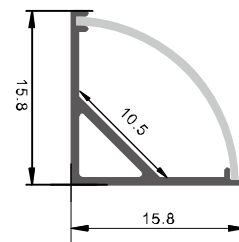

LT-526

Description

Size:	LX16.2X9.2mm
Material:	6063-T5
Surface:	silver
Cover:	PC
Apply:	LED strip light
Available Length:	0.5~2.5m

Installation

LT-601

Description

Size:	LX15.8X15.8mm
Material:	6063-T5
Surface:	silver
Cover:	PC
Apply:	LED strip light
Available Length:	0.5~2.5m

Corner Installation