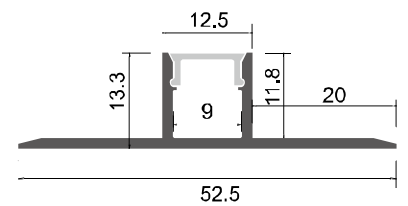

Description

Size: LX61X14mm
 Material: 6063-T5
 Surface: silver
 Cover: PC
 Apply: LED strip light
 Available Length: 0.5~2.5m

Installation

end cap x2

LT-701

Description

Size: LX52.5X13.3mm
 Material: 6063-T5
 Surface: silver
 Cover: PC
 Apply: LED strip light
 Available Length: 0.5~2.5m