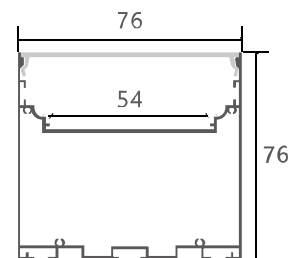

Size: LX102X70mm
 Material: 6063-T5
 Surface: silver
 Cover: PC
 Apply: LED strip light
 Available Length: 0.5~2.5m

Installation

end cap x2

clip x2

wire

LT-7676M

Description

Size: LX76X76mm
 Material: 6063-T5
 Surface: silver
 Cover: PC
 Apply: LED strip light
 Available Length: 0.5~2.5m