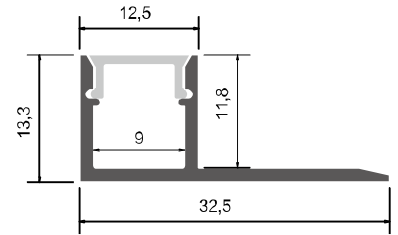

LT-702

Description

Size: LX32.5X13.3mm
Material: 6063-T5
Surface: silver
Cover: PC
Apply: LED strip light
Available Length: 0.5~2.5m

Installation wall mounted