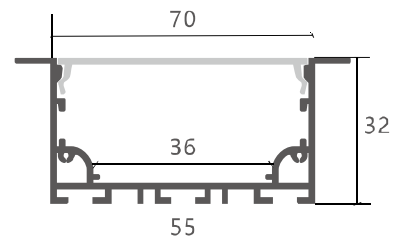

Installation

end cap x2

clip x2

wire

Description

Size:	LX60X60mm
Material:	6063-T5
Surface:	silver
Cover:	PC
Apply:	LED strip light
Available Length:	0.5~2.5m

Installation

Description