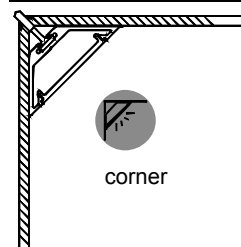

LT-402

Description

Size: LX20.5X14mm
 Material: 6063-T5
 Surface: silver
 Cover: PC
 Apply: LED strip light
 Available Length: 0.5~2.5m

Corner Installation

LT-403

Description

Size: LX35X50mm
 Material: 6063-T5
 Surface: silver
 Cover: PC
 Apply: LED strip light
 Available Length: 0.5~2.5m

Corner Installation

plastic end cap

A variety of angles connectors

Description

Size: LX14.9X8.6mm
 Material: 6063-T5
 Surface: silver
 Cover: PC
 Apply: LED strip light
 Available Length: 0.5~2.5m

Installation