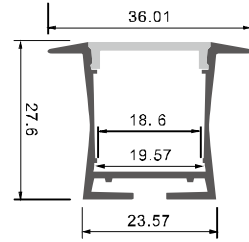

Description

Size: LX36X27.6mm
Material: 6063-T5
Surface: silver
Cover: PC
Apply: LED strip light
Available Length: 0.5~2.5m

Installation

Description

Size: LX23.6X27.6mm
Material: 6063-T5
Surface: silver
Cover: PC
Apply: LED strip light
Available Length: 0.5~2.5m

Installation