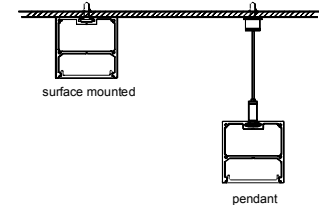

Description

Size: LX75.2X35mm
 Material: 6063-T5
 Surface: silver
 Cover: PC
 Apply: LED strip light
 Available Length: 0.5~2.5m

Installation

end cap x2

clip x2

wire

LT-302

Description