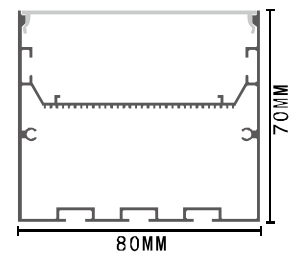

clip x2

LT-10055

Description

Size: LX100X55mm
 Material: 6063-T5
 Surface: silver
 Cover: PC
 Apply: LED strip light
 Available Length: 0.5~2.5m

Installation

end cap x2

clip x2

LT-8075M