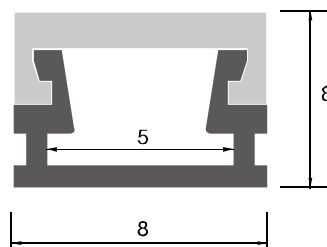

Description

Size: LX12X6.5mm
Material: 6063-T5
Surface: silver
Cover: PC
Apply: LED strip light
Available Length: 0.5~2.5m

Installation

Description

Size: LX8X8mm
Material: 6063-T5
Surface: silver
Cover: PC
Apply: LED strip light
Available Length: 0.5~2.5m

Installation