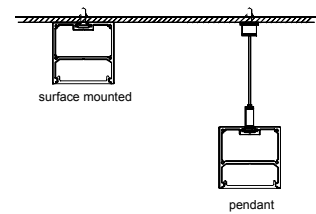

Installation

end cap x2