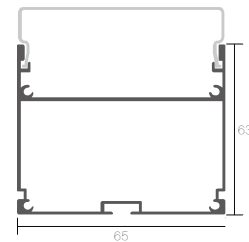

Description

Size: LX75.2X35mm
 Material: 6063-T5
 Surface: silver
 Cover: PC
 Apply: LED strip light
 Available Length: 0.5~2.5m

Installation

end cap x2

clip x2

wire

LT-302

Description