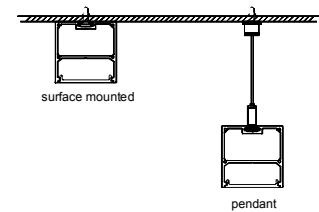

Installation

end cap x2