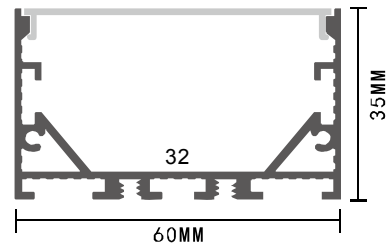

LT-6035M

Description

Size: LX60X35mm
Material: 6063-T5
Surface: silver
Cover: PC
Apply: LED strip light
Available Length: 0.5~2.5m

Installation

LT-8035M

Description

Size: LX80X35mm
Material: 6063-T5
Surface: silver
Cover: PC
Apply: LED strip light
Available Length: 0.5~2.5m

Installation