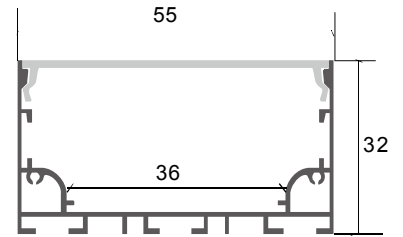

Description

Size: LX80X70mm
 Material: 6063-T5
 Surface: silver
 Cover: PC
 Apply: LED strip light
 Available Length: 0.5~2.5m

Installation

end cap x2

clip x2

wire

LT-5532M

Description